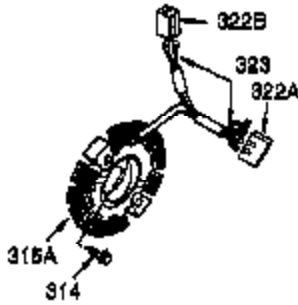

Ref #	Part Number	Qty	Description
	5 30969	1	Extension Cap
	92 650880	1	Belleville Washer
	93 650881	1	Flywheel Nut
110A	37047	1	Ground Wire
285	35985B	1	Starter Cup
287	29752	4	Nut & Lock Washer, 1/4-28
314	650873	1	Screw, 1/4-20 x 3/4"
323	611118	1	Terminal
355	590574	1	Starter Handle (Mitten Grip)
370D	36534	1	Caution Decal
370R	37119	1	Warning Decal
390	590749	1	Rewind Starter (NOTE: This engine could have been built with 590733 starter.)
396	33329E	1	Electric Starter Motor (Optional)