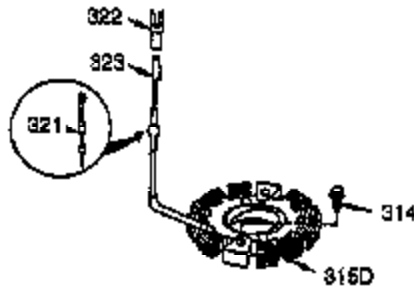

Ref #	Part Number	Qty	Description
5	30969	1	Extension Cap
92	650880	1	Belleville Washer
93	650881	1	Flywheel Nut
110A	37047	1	Ground Wire
285	35985B	1	Starter Cup
287	29752	4	Nut & Lock Washer, 1/4-28
314	650873	2	Screw, 1/4-20 x 3/4"
321	611161	1	Diode
322	611142	1	Connector Body
323	611118	2	Terminal
355	590574	1	Starter Handle (Mitten Grip)
370D	36534	1	Caution Decal
370R	37119	1	Warning Decal
390	590749	1	Rewind Starter (NOTE: This engine could have been built with 590733 starter.)
396	33329E	1	Electric Starter Motor (Optional)