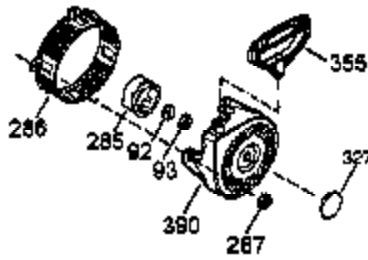

Ref #	Part Number	Qty	Description
5	30969	1	Extension Cap
92	650880	1	Belleville Washer
93	650881	1	Flywheel Nut
110A	37047	1	Ground Wire
285	35985B	1	Starter Cup
287	29752	4	Nut & Lock Washer, 1/4-28
314	650873	2	Screw, 1/4-20 x 3/4"
321	611161	1	Diode
322	611142	1	Connector Body
323	611118	2	Terminal
355	590574	1	Starter Handle (Mitten Grip)
370D	36534	1	Caution Decal
370R	37119	1	Warning Decal
390	590749	1	Rewind Starter (NOTE: This engine could have been built with 590733 starter.)
396	33329E	1	Electric Starter Motor (Optional)