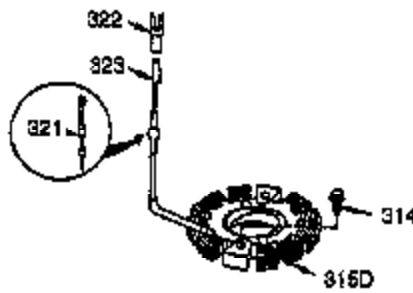

Ref #	Part Number	Qty	Description
305	35554	1	Oil Fill Tube
307	35499	1	"O" Ring
308	35540	1	Fill Tube Clip
310	36205	1	Dipstick
314	650873	2	Screw, 1/4-20 x 3/4"
315	611104	1	Alternator Coil (3/5 Split)(Incl. 321 -323)
323	611118	2	Terminal
325	29443	1	Wire Clip
328	35062	2	Ignition Key
329	610973	1	Terminal
335	36547	1	Carburetor Cover (Black)
336	650765	1	Screw, 10-32 x 1/2"
338	28942	2	Screw, 10-32 x 3/8"
340	34154	1	Fuel Tank Bracket (Black)
341	34155	1	Fuel Tank Bracket
342	650561	1	Screw, 1/4-20 x 19/32"
343A	651060	1	Screw, 10-32 x 32/64"
343	35079A	1	Key Switch Bracket (Incl. 343A)
350	570682A	1	Primer Bulb
351	32180C	1	Primer Line (12.00")
355	590574	1	Starter Handle (Mitten Grip)
364	37659	1	Carburetor Cover Bracket
365	650767	2	Screw, 8-32 x 27/64"
370K	36695	1	Starter Decal
370C	36501	1	Primer Decal
370D	36534	1	Caution Decal
370G	35077	1	Instruction Decal
370R	37119	1	Warning Decal
380	640052	1	Carburetor (Incl. 184)
390	590749	1	Rewind Starter (NOTE: This engine could have been built with 590733 starter.)
400	36450C	1	* Gasket Set (Incl. items marked PK in notes)
420	730226A	1	SAE 5W30 4-Cycle Engine Oil (Quart)