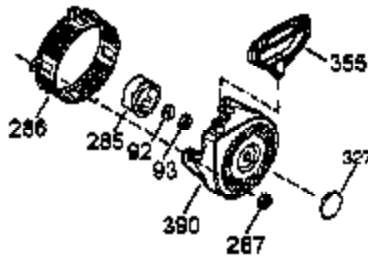

Ref #	Part Number	Qty	Description
305	35554	1	Oil Fill Tube
307	35499	1	"O" Ring
308	35540	1	Fill Tube Clip
310	36205	1	Dipstick
314	650873	2	Screw, 1/4-20 x 3/4"
315	611104	1	Alternator Coil (3/5 Split)(Incl. 321 -323)
323	611118	2	Terminal
325	29443	1	Wire Clip
328	35062	2	Ignition Key
329	610973	1	Terminal
335	36547	1	Carburetor Cover (Black)
336	650765	1	Screw, 10-32 x 1/2"
338	28942	2	Screw, 10-32 x 3/8"
340	34154	1	Fuel Tank Bracket (Black)
341	34155	1	Fuel Tank Bracket
342	650561	1	Screw, 1/4-20 x 19/32"
343A	651060	1	Screw, 10-32 x 32/64"
343	35079A	1	Key Switch Bracket (Incl. 343A)
350	570682A	1	Primer Bulb
351	32180C	1	Primer Line (12.00")
355	590574	1	Starter Handle (Mitten Grip)
364	37659	1	Carburetor Cover Bracket
365	650767	2	Screw, 8-32 x 27/64"
370K	36695	1	Starter Decal
370C	36501	1	Primer Decal
370D	36534	1	Caution Decal
370G	35077	1	Instruction Decal
370R	37119	1	Warning Decal
380	640052	1	Carburetor (Incl. 184)
390	590749	1	Rewind Starter (NOTE: This engine could have been built with 590733 starter.)
400	36450C	1	* Gasket Set (Incl. items marked PK in notes)
420	730226A	1	SAE 5W30 4-Cycle Engine Oil (Quart)