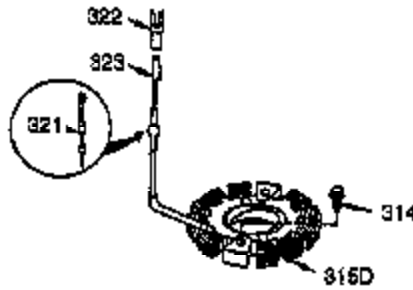

Ref #	Part Number	Qty	Description
308	35540	1	Fill Tube Clip
310	36205	1	Dipstick
314	650873	2	Screw, 1/4-20 x 3/4"
315	611256	1	Alternator Coil (7 Amp D.C.)(Incl. 32 2-323B)
323	610922	2	Terminal
323B	611277	1	Terminal
324	33177	1	Terminal
325A	27275	1	Wire Clip
325	29443	1	Wire Clip
335	36547	1	Carburetor Cover (Black)
336	650765	1	Screw, 10-32 x 1/2"
338	28942	2	Screw, 10-32 x 3/8"
340	34154	1	Fuel Tank Bracket (Black)
341	34155	1	Fuel Tank Bracket
342	650561	1	Screw, 1/4-20 x 19/32"
350	570682A	1	Primer Bulb
351	32180C	1	Primer Line (12.00")
355	590574	1	Starter Handle (Mitten Grip)
361	650990	2	Screw, T-30, 1/4-20 x 15/32"
364	37659	1	Carburetor Cover Bracket
365	650767	2	Screw, 8-32 x 27/64"
369	650819	2	Screw, 6-32 x 2 1/2"
370K	36695	1	Starter Decal
370C	36501	1	Primer Decal
370J	35703	1	Throttle Decal
370H	34589	1	Choke Decal
370R	37119	1	Warning Decal
380	640052	1	Carburetor (Incl. 184)
390	590749	1	Rewind Starter (NOTE: This engine could have been built with 590733 starter.)
395	33329E	1	Electric Starter Motor (120 Volt)
400	36450C	1	* Gasket Set (Incl. items marked PK in notes)
420	730226A	1	SAE 5W30 4-Cycle Engine Oil (Quart)