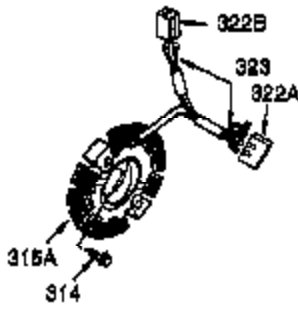

Ref #	Part Number	Qty	Description
298	650665	2	Screw, 1/4-15 x 7/8"
300	34156A	1	Fuel Tank (Incl. 292 & 301)
301	37656	1	Fuel Cap
305	35554	1	Oil Fill Tube
307	35499	1	"O" Ring
308	35540	1	Fill Tube Clip
310	36205	1	Dipstick
314	650873	1	Screw, 1/4-20 x 3/4"
315	611111	1	Alternator Coil (18 Watt) (Incl. 323)
323	611118	1	Terminal
325	29443	1	Wire Clip
328	35062	2	Ignition Key
329	610973	1	Terminal
335	36547A	1	Carburetor Cover (Black)
336	650765	1	Screw, 10-32 x 1/2"
338	28942	2	Screw, 10-32 x 3/8"
340	34154	1	Fuel Tank Bracket (Black)
341	34155	1	Fuel Tank Bracket
342	650561	1	Screw, 1/4-20 x 19/32"
343	35079A	1	Key Switch Bracket (Incl. 343A)
343A	651060	1	Screw, 10-32 x 23/64"
350	570682A	1	Primer Bulb
351	32180C	1	Primer Line (12.00")
355	590574	1	Starter Handle (Mitten Grip)
361	650990	2	Screw, T-30, 1/4-20 x 15/32"
364	37659	1	Carburetor Cover Bracket
365	650767	2	Screw, 8-32 x 27/64"
370K	36695	1	Starter Decal
370I	37119	1	Warning Decal
370C	36501	1	Primer Decal
370H	35077	1	Choke Instruction Decal
380	640052	1	Carburetor (Incl. 184)
390	590749	1	Rewind Starter (NOTE: This engine could have been built with 590733 starter.)
400	36450A	1	* Gasket Set (Incl. items marked PK in notes)
420	730226	1	SAE 5W30, 4-Cycle Engine Oil (Quart)