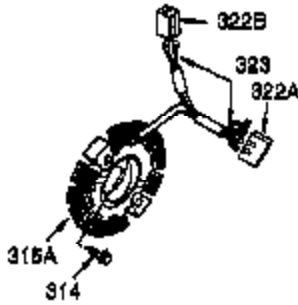

Ref #	Part Number	Qty	Description
298	650665	2	Screw, 1/4-15 x 7/8"
300	34156A	1	Fuel Tank (Incl. 292 & 301)
301	37656	1	Fuel Cap
305	35554	1	Oil Fill Tube
307	35499	1	"O" Ring
308	35540	1	Fill Tube Clip
310	36205	1	Dipstick
314	650873	1	Screw, 1/4-20 x 3/4"
315	611111	1	Alternator Coil (18 Watt) (Incl. 323)
323	611118	1	Terminal
325	29443	1	Wire Clip
328	35062	2	Ignition Key
329	610973	1	Terminal
335	36547A	1	Carburetor Cover (Black)
336	650765	1	Screw, 10-32 x 1/2"
338	28942	2	Screw, 10-32 x 3/8"
340	34154	1	Fuel Tank Bracket (Black)
341	34155	1	Fuel Tank Bracket
342	650561	1	Screw, 1/4-20 x 19/32"
343	35079A	1	Key Switch Bracket (Incl. 343A)
343A	651060	1	Screw, 10-32 x 23/64"
350	570682A	1	Primer Bulb
351	32180C	1	Primer Line (12.00")
355	590574	1	Starter Handle (Mitten Grip)
361	650990	2	Screw, T-30, 1/4-20 x 15/32"
364	37659	1	Carburetor Cover Bracket
365	650767	2	Screw, 8-32 x 27/64"
370K	36695	1	Starter Decal
370I	37119	1	Warning Decal
370C	36501	1	Primer Decal
370H	35077	1	Choke Instruction Decal
380	640052	1	Carburetor (Incl. 184)
390	590749	1	Rewind Starter (NOTE: This engine could have been built with 590733 starter.)
400	36450A	1	* Gasket Set (Incl. items marked PK in notes)
420	730226	1	SAE 5W30, 4-Cycle Engine Oil (Quart)