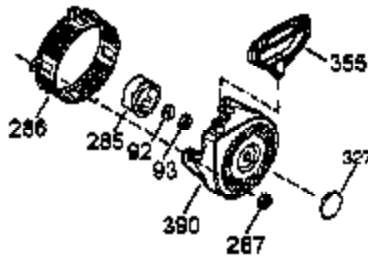

Ref #	Part Number	Qty	Description
298	650665	2	Screw, 1/4-15 x 7/8"
300	34156A	1	Fuel Tank (Incl. 292 & 301)
301	37656	1	Fuel Cap
305	35554	1	Oil Fill Tube
307	35499	1	"O" Ring
308	35540	1	Fill Tube Clip
310	36205	1	Dipstick
314	650873	1	Screw, 1/4-20 x 3/4"
315	611111	1	Alternator Coil (18 Watt) (Incl. 323)
323	611118	1	Terminal
325	29443	1	Wire Clip
328	35062	2	Ignition Key
329	610973	1	Terminal
335	36547A	1	Carburetor Cover (Black)
336	650765	1	Screw, 10-32 x 1/2"
338	28942	2	Screw, 10-32 x 3/8"
340	34154	1	Fuel Tank Bracket (Black)
341	34155	1	Fuel Tank Bracket
342	650561	1	Screw, 1/4-20 x 19/32"
343	35079A	1	Key Switch Bracket (Incl. 343A)
343A	651060	1	Screw, 10-32 x 23/64"
350	570682A	1	Primer Bulb
351	32180C	1	Primer Line (12.00")
355	590574	1	Starter Handle (Mitten Grip)
361	650990	2	Screw, T-30, 1/4-20 x 15/32"
364	37659	1	Carburetor Cover Bracket
365	650767	2	Screw, 8-32 x 27/64"
370K	36695	1	Starter Decal
370I	37119	1	Warning Decal
370C	36501	1	Primer Decal
370H	35077	1	Choke Instruction Decal
380	640052	1	Carburetor (Incl. 184)
390	590749	1	Rewind Starter (NOTE: This engine could have been built with 590733 starter.)
400	36450A	1	* Gasket Set (Incl. items marked PK in notes)
420	730226	1	SAE 5W30, 4-Cycle Engine Oil (Quart)