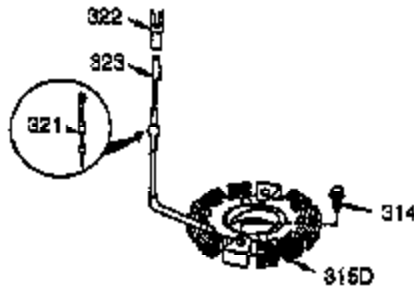

Ref #	Part Number	Qty	Description
5	30969	1	Extension Cap
92	650880	1	Belleville Washer
93	650881	1	Flywheel Nut
110A	37047	1	Ground Wire
285	35985B	1	Starter Cup
287	29752	4	Nut & Lock Washer, 1/4-28
314	650873	1	Screw, 1/4-20 x 3/4"
323	611118	1	Terminal
355	590574	1	Starter Handle (Mitten Grip)
361	650990	2	Screw, T-30, 1/4-20 x 15/32"
390	590749	1	Rewind Starter (NOTE: This engine could have been built with 590733 starter.)
396	33329E	1	Electric Starter Motor (120 Volt)