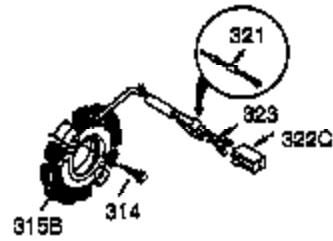

Ref #	Part Number	Qty	Description
5	30969	1	Extension Cap
92	650880	1	Belleville Washer
93	650881	1	Flywheel Nut
110A	37047	1	Ground Wire
285	35985B	1	Starter Cup
287	29752	4	Nut & Lock Washer, 1/4-28
314	650873	1	Screw, 1/4-20 x 3/4"
323	611118	1	Terminal
355	590574	1	Starter Handle (Mitten Grip)
361	650990	2	Screw, T-30, 1/4-20 x 15/32"
390	590749	1	Rewind Starter (NOTE: This engine could have been built with 590733 starter.)
396	33329E	1	Electric Starter Motor (120 Volt)