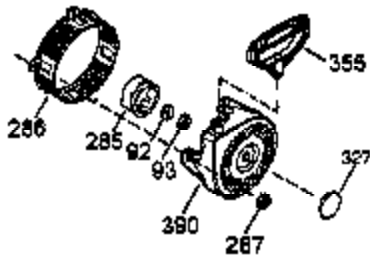

Ref #	Part Number	Qty	Description
5	30969	1	Extension Cap
92	650880	1	Belleville Washer
93	650881	1	Flywheel Nut
110A	37047	1	Ground Wire
285	35985B	1	Starter Cup
287	29752	4	Nut & Lock Washer, 1/4-28
314	650873	1	Screw, 1/4-20 x 3/4"
323	611118	1	Terminal
355	590574	1	Starter Handle (Mitten Grip)
361	650990	2	Screw, T-30, 1/4-20 x 15/32"
390	590749	1	Rewind Starter (NOTE: This engine could have been built with 590733 starter.)
396	33329E	1	Electric Starter Motor (120 Volt)