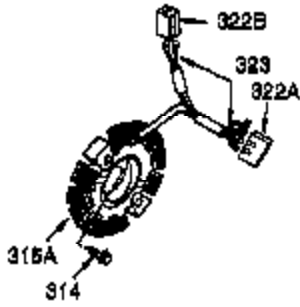

Ref #	Part Number	Qty	Description
5	30969	1	Extension Cap
92	650880	1	Belleville Washer
93	650881	1	Flywheel Nut
110A	37047	1	Ground Wire
285	35985B	1	Starter Cup
287	29752	4	Nut & Lock Washer, 1/4-28
314	650873	1	Screw, 1/4-20 x 3/4"
323	611118	1	Terminal
355	590574	1	Starter Handle (Mitten Grip)
361	650990	2	Screw, T-30, 1/4-20 x 15/32"
390	590749	1	Rewind Starter (NOTE: This engine could have been built with 590733 starter.)
396	33329E	1	Electric Starter Motor (120 Volt)