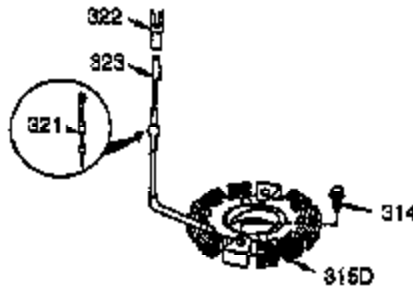

Ref #	Part Number	Qty	Description
5	30969	1	Extension Cap
92	650880	1	Belleville Washer
93	650881	1	Flywheel Nut
110A	37047	1	Ground Wire
285	35985B	1	Starter Cup
287	29752	4	Nut & Lock Washer, 1/4-28
314	650873	1	Screw, 1/4-20 x 3/4"
323	611118	1	Terminal
355	590574	1	Starter Handle (Mitten Grip)
361	650990	2	Screw, T-30, 1/4-20 x 15/32"
390	590749	1	Rewind Starter (NOTE: This engine could have been built with 590733 starter.)
396	33329E	1	Electric Starter Motor (120 Volt)