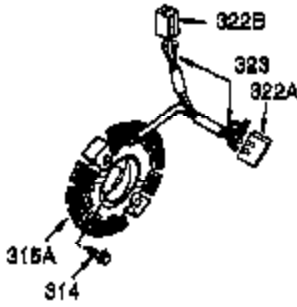

Ref #	Part Number	Qty	Description
5	30969	1	Extension Cap
92	650880	1	Belleville Washer
93	650881	1	Flywheel Nut
110A	37047	1	Ground Wire
285	35985B	1	Starter Cup
287	29752	4	Nut & Lock Washer, 1/4-28
314	650873	1	Screw, 1/4-20 x 3/4"
323	611118	1	Terminal
355	590574	1	Starter Handle (Mitten Grip)
361	650990	2	Screw, T-30, 1/4-20 x 15/32"
390	590749	1	Rewind Starter (NOTE: This engine could have been built with 590733 starter.)
396	33329E	1	Electric Starter Motor (120 Volt)