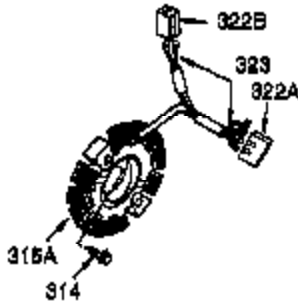

Ref #	Part Number	Qty	Description
	5 30969	1	Extension Cap
	92 650880	1	Belleville Washer
	93 650881	1	Flywheel Nut
110A	37047	1	Ground Wire
285	35985B	1	Starter Cup
287	29752	4	Nut & Lock Washer, 1/4-28
314	650873	1	Screw, 1/4-20 x 3/4"
323	611118	1	Terminal
355	590574	1	Starter Handle (Mitten Grip)
390	590749	1	Rewind Starter (NOTE: This engine could have been built with 590733 starter.)