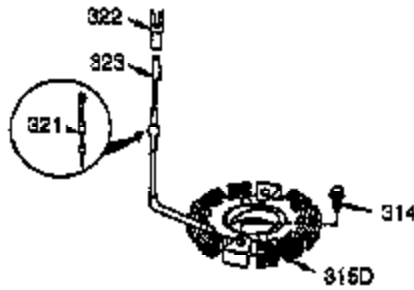

Ref #	Part Number	Qty	Description
5	30969	1	Extension Cap
92	650880	1	Belleville Washer
93	650881	1	Flywheel Nut
110A	37047	1	Ground Wire
285	35985B	1	Starter Cup
287	29752	4	Nut & Lock Washer, 1/4-28
314	650873	1	Screw, 1/4-20 x 3/4"
323	611118	1	Terminal
355	590574	1	Starter Handle (Mitten Grip)
370D	36534	1	Warning Decal (French)
390	590749	1	Rewind Starter (NOTE: This engine could have been built with 590733 starter.)