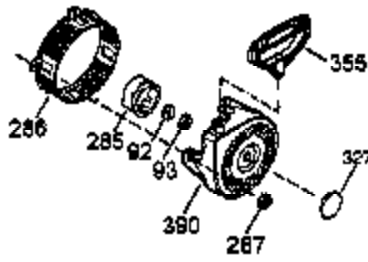

Ref #	Part Number	Qty	Description
5	30969	1	Extension Cap
92	650880	1	Belleville Washer
93	650881	1	Flywheel Nut
110A	37047	1	Ground Wire
285	35985B	1	Starter Cup
287	29752	4	Nut & Lock Washer, 1/4-28
314	650873	1	Screw, 1/4-20 x 3/4"
323	611118	1	Terminal
355	590574	1	Starter Handle (Mitten Grip)
370D	36534	1	Warning Decal (French)
390	590749	1	Rewind Starter (NOTE: This engine could have been built with 590733 starter.)