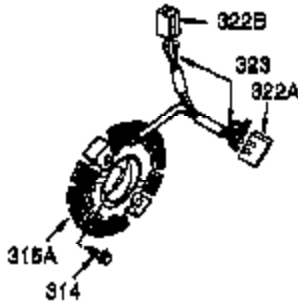

Ref #	Part Number	Qty	Description
5	30969	1	Extension Cap
92	650880	1	Belleville Washer
93	650881	1	Flywheel Nut
110A	37047	1	Ground Wire
285	35985B	1	Starter Cup
287	29752	4	Nut & Lock Washer, 1/4-28
314	650873	1	Screw, 1/4-20 x 3/4"
323	611118	1	Terminal
355	590574	1	Starter Handle (Mitten Grip)
370D	36534	1	Warning Decal (French)
390	590749	1	Rewind Starter (NOTE: This engine could have been built with 590733 starter.)