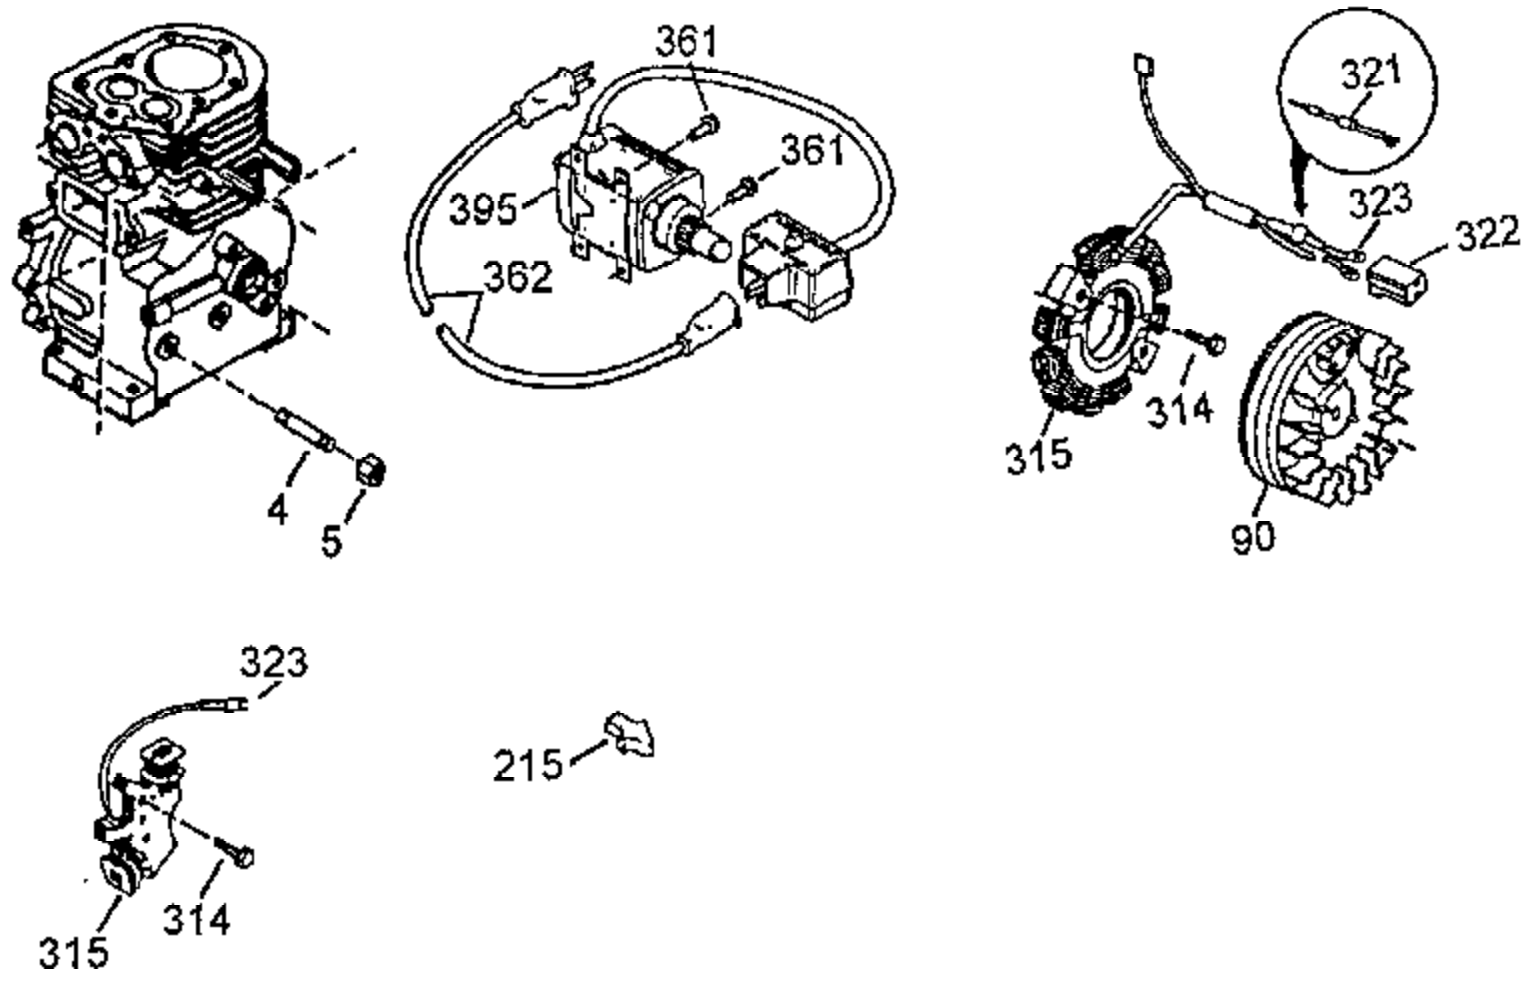

VIEW 2 of 2 ... this illustration may not depict actual equipment and is for reference only!

Ref #	Part Number	Qty	Description
4	30968	1	Oil Drain Extension
5	30969	1	Extension Cap
37	29216	1	Lock Nut, 10-32
90	611093	1	Flywheel (W/Ring Gear)
215	35440	1	Control Knob
314	650873	1	Screw, 1/4-20 x 3/4
315	611111	1	Alternator Coil (18 Watt) (Incl. 323)
323	611118	1	Terminal
336	650765	1	Screw, 10-32 x 1/2"