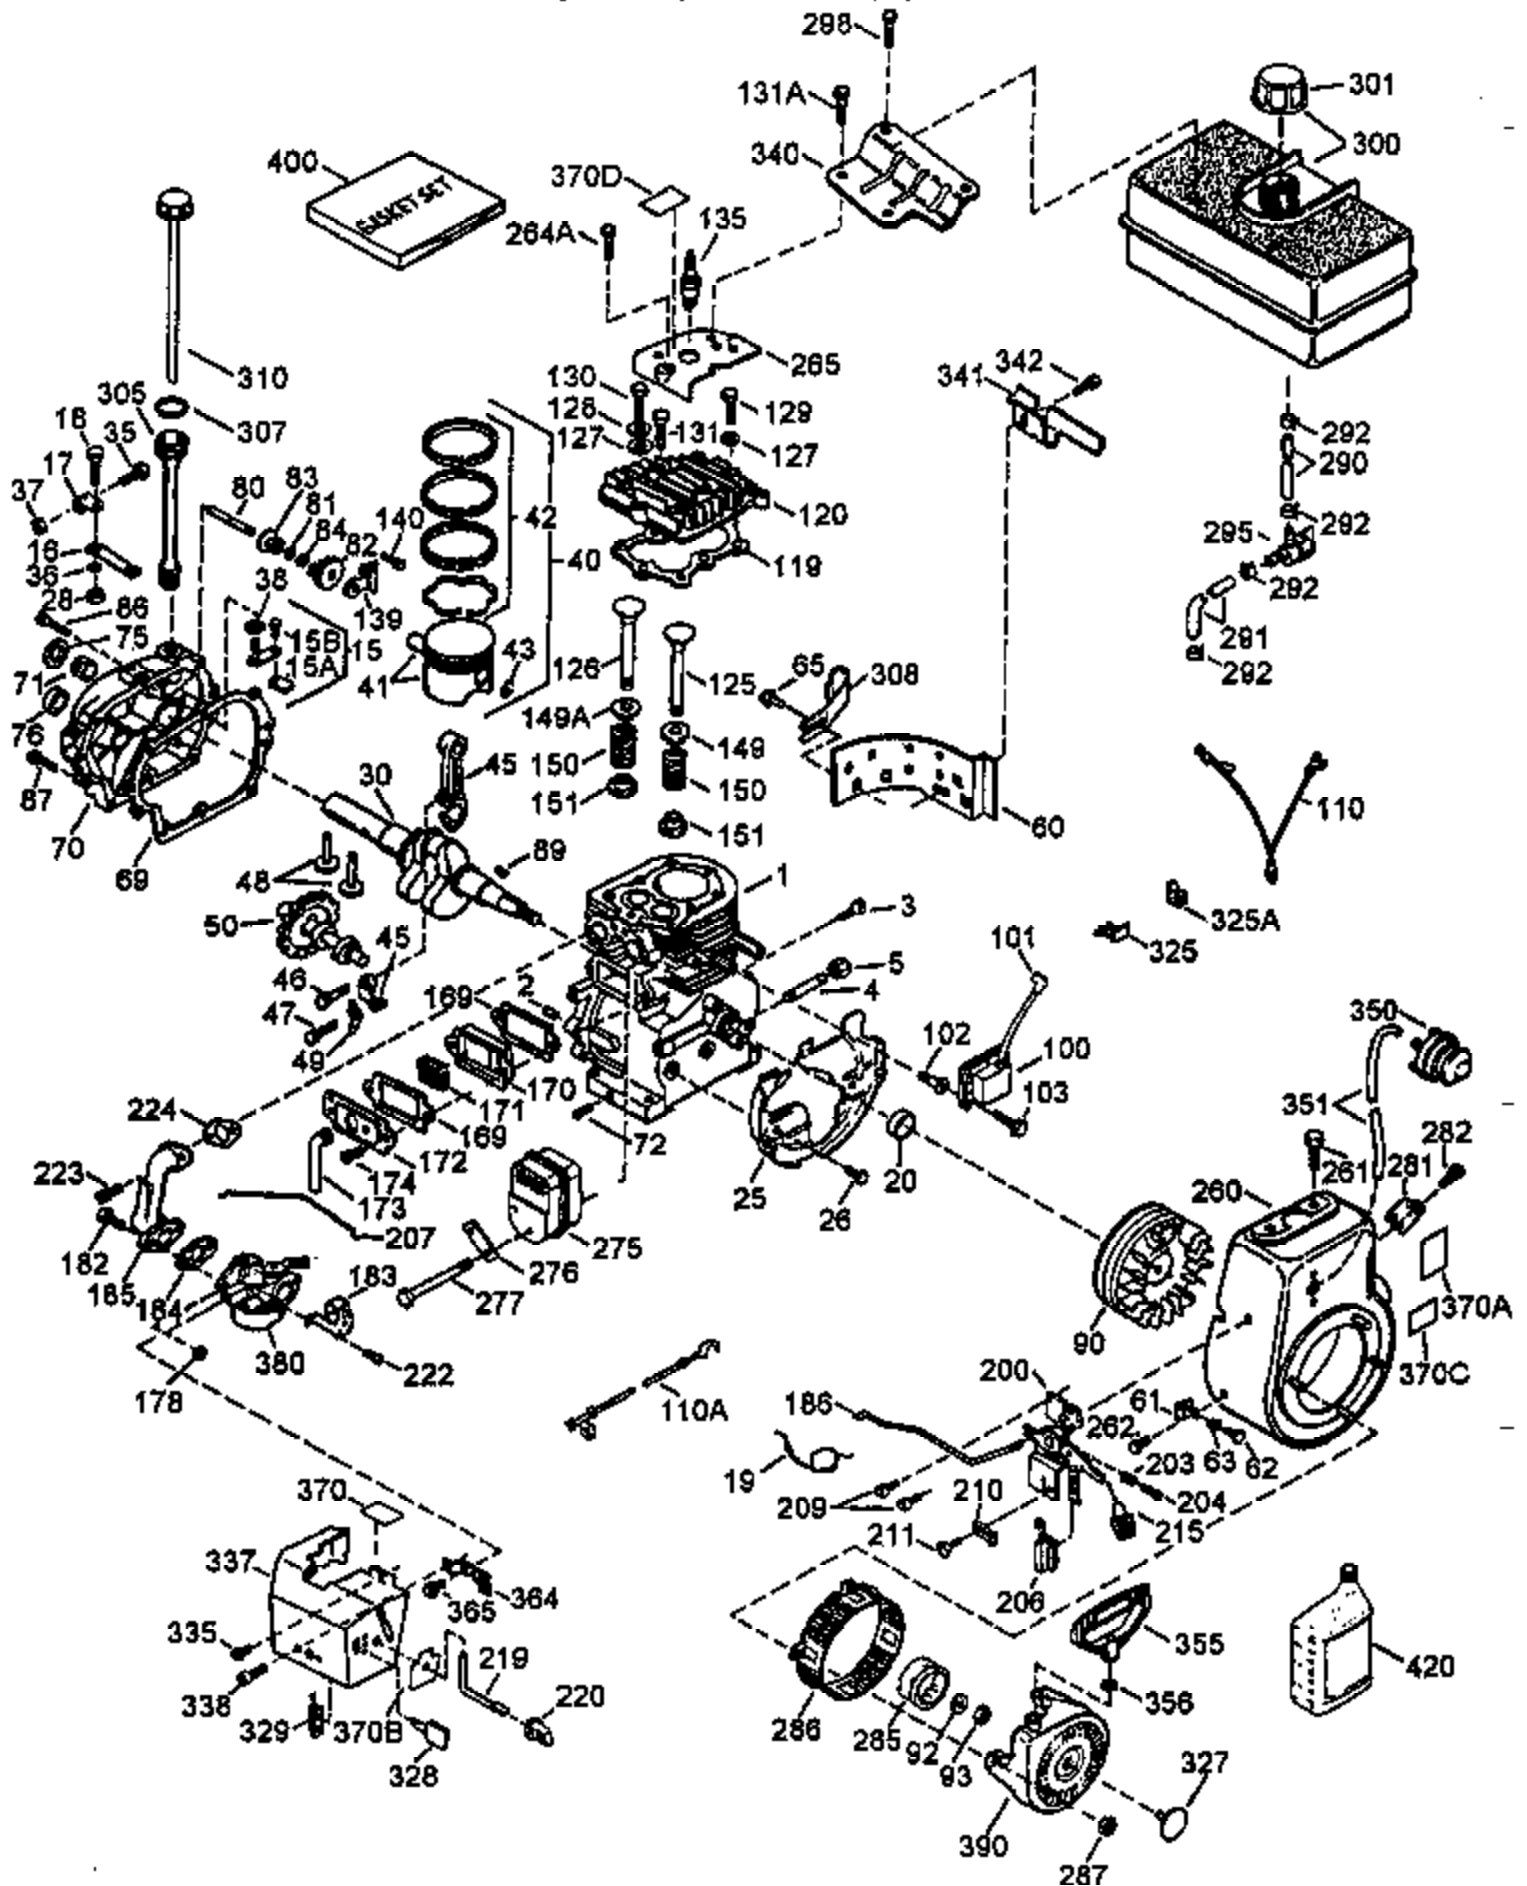

VIEW 1 of 2 ... this illustration may not depict actual equipment and is for reference only!