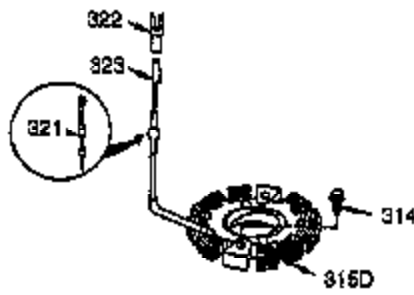

Ref #	Part Number	Qty	Description
5	30969	1	Extension Cap
62	650760	1	Screw, 8-32 x 3/8"
63	28545	1	Grommet
92	650880	1	Bellville Washer
93	650881	1	Flywheel Nut
110A	35305	1	Ground Wire
129	650727	2	Screw, 5/16-18 x 1-3/4"
131A	650713	2	Screw, 5/16-18 x 5/8"
285	35985B	1	Starter Cup
287	29752	4	Nut & Lock Washer, 1/4-28
314	650873	1	Screw, 1/4-20 x 3/4"
323	611118	1	Terminal
327	35392	1	Starter Plug
355	590574	1	Starter Handle
370D	36534	1	Lubrication Decal
390	590733	1	Starter Recoil
396	33329D	1	Electric Starter Motor (Optional)