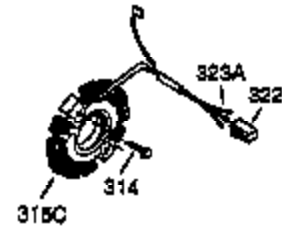

Ref #	Part Number	Qty	Description
5	30969	1	Extension Cap
62	650760	1	Screw, 8-32 x 3/8"
63	28545	1	Grommet
92	650880	1	Bellville Washer
93	650881	1	Flywheel Nut
110A	35305	1	Ground Wire
129	650727	2	Screw, 5/16-18 x 1-3/4"
131A	650713	2	Screw, 5/16-18 x 5/8"
285	35985B	1	Starter Cup
287	29752	4	Nut & Lock Washer, 1/4-28
314	650873	1	Screw, 1/4-20 x 3/4"
323	611118	1	Terminal
327	35392	1	Starter Plug
355	590574	1	Starter Handle
370D	36534	1	Lubrication Decal
390	590733	1	Starter Recoil
396	33329D	1	Electric Starter Motor (Optional)