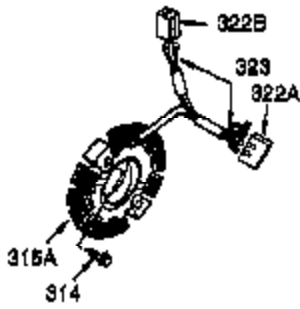

Ref #	Part Number	Qty	Description
5	30969	1	Extension Cap
62	650760	1	Screw, 8-32 x 3/8"
63	28545	1	Grommet
92	650880	1	Bellville Washer
93	650881	1	Flywheel Nut
110A	35305	1	Ground Wire
129	650727	2	Screw, 5/16-18 x 1-3/4"
131A	650713	2	Screw, 5/16-18 x 5/8"
285	35985B	1	Starter Cup
287	29752	4	Nut & Lock Washer, 1/4-28
314	650873	1	Screw, 1/4-20 x 3/4"
323	611118	1	Terminal
327	35392	1	Starter Plug
355	590574	1	Starter Handle
370D	36534	1	Lubrication Decal
390	590733	1	Starter Recoil
396	33329D	1	Electric Starter Motor (Optional)