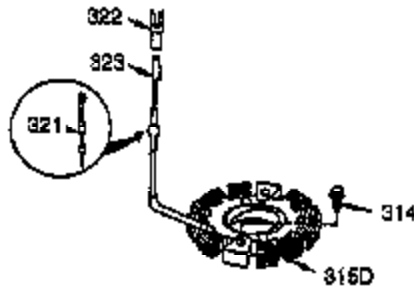

Ref #	Part Number	Qty	Description
	5 30969	1	Extension Cap
	62 650760	1	Screw, 8-32 x 3/8"
	63 28545	1	Grommet
	92 650880	1	Bellville Washer
	93 650881	1	Flywheel Nut
110A	35305	1	Ground Wire
129	650727	2	Screw, 5/16-18 x 1-3/4"
131A	650713	2	Screw, 5/16-18 x 5/8"
285	35985B	1	Starter Cup
287	29752	4	Nut & Lock Washer, 1/4-28
314	650873	1	Screw, 1/4-20 x 3/4"
323	611118	1	Terminal
327	35392	1	Starter Plug
355	590574	1	Starter Handle
370D	35077	1	Instruction Decal
390	590733	1	Starter Recoil
396	33329D	1	Electric Starter Motor (Optional)