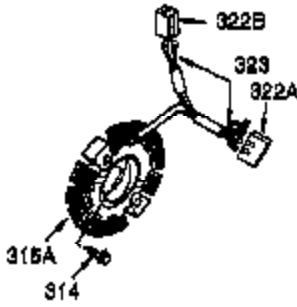

Ref #	Part Number	Qty	Description
	5 30969	1	Extension Cap
	62 650760	1	Screw, 8-32 x 3/8"
	63 28545	1	Grommet
	92 650880	1	Bellville Washer
	93 650881	1	Flywheel Nut
110A	35305	1	Ground Wire
129	650727	2	Screw, 5/16-18 x 1-3/4"
131A	650713	2	Screw, 5/16-18 x 5/8"
285	35985B	1	Starter Cup
287	29752	4	Nut & Lock Washer, 1/4-28
314	650873	1	Screw, 1/4-20 x 3/4"
323	611118	1	Terminal
327	35392	1	Starter Plug
355	590574	1	Starter Handle
370D	35077	1	Instruction Decal
390	590733	1	Starter Recoil
396	33329D	1	Electric Starter Motor (Optional)