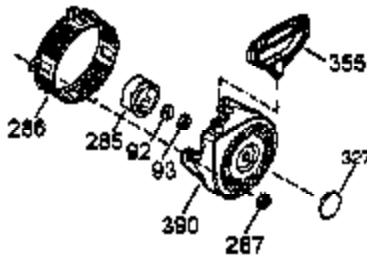

Ref #	Part Number	Qty	Description
	5 30969	1	Extension Cap
	62 650760	1	Screw, 8-32 x 3/8"
	63 28545	1	Grommet
	92 650880	1	Belleville Washer
	93 650881	1	Flywheel Nut
110A	35305	1	Ground Wire
129	650727	2	Screw, 5/16-18 x 1-3/4"
131A	650713	2	Screw, 5/16-18 x 5/8"
285	35985B	1	Starter Cup
287	29752	2	Nut & Lock Washer, 1/4-28
287	29752	4	Nut & Lock Washer, 1/4-28
314	650873	1	Screw, 1/4-20 x 3/4"
323	611118	1	Terminal
327	35392	1	Starter Plug
355	590574	1	Handle Mitten Grip
370D	35077	1	Instruction Decal
390	590733	1	Recoil Starter
396	33329D	1	Electric Starter Motor (Optional)