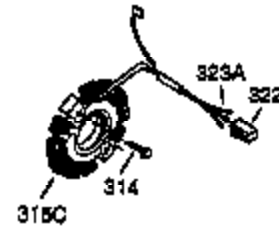

Ref #	Part Number	Qty	Description
	5 30969	1	Extension Cap
	62 650760	1	Screw, 8-32 x 3/8"
	63 28545	1	Grommet
	92 650880	1	Belleville Washer
	93 650881	1	Flywheel Nut
110A	35305	1	Ground Wire
129	650727	2	Screw, 5/16-18 x 1-3/4"
131A	650713	2	Screw, 5/16-18 x 5/8"
285	35985B	1	Starter Cup
287	29752	2	Nut & Lock Washer, 1/4-28
287	29752	4	Nut & Lock Washer, 1/4-28
314	650873	1	Screw, 1/4-20 x 3/4"
323	611118	1	Terminal
327	35392	1	Starter Plug
355	590574	1	Handle Mitten Grip
370D	35077	1	Instruction Decal
390	590733	1	Recoil Starter
396	33329D	1	Electric Starter Motor (Optional)