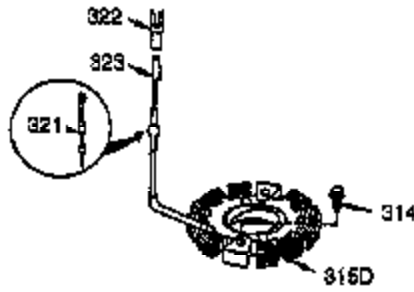

Ref #	Part Number	Qty	Description
	5 30969	1	Extension Cap
	62 650760	1	Screw, 8-32 x 3/8"
	63 28545	1	Grommet
	92 650880	1	Belleville Washer
	93 650881	1	Flywheel Nut
110A	35305	1	Ground Wire
129	650727	2	Screw, 5/16-18 x 1-3/4"
131A	650713	2	Screw, 5/16-18 x 5/8"
285	35985B	1	Starter Cup
287	29752	2	Nut & Lock Washer, 1/4-28
287	29752	4	Nut & Lock Washer, 1/4-28
314	650873	1	Screw, 1/4-20 x 3/4"
323	611118	1	Terminal
327	35392	1	Starter Plug
355	590574	1	Handle Mitten Grip
370D	35077	1	Instruction Decal
390	590733	1	Recoil Starter
396	33329D	1	Electric Starter Motor (Optional)