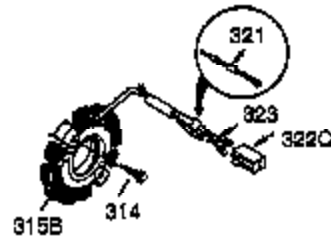

Ref #	Part Number	Qty	Description
	5 30969	1	Extension Cap
	62 650760	1	Screw, 8-32 x 3/8"
	63 28545	1	Grommet
	92 650880	1	Belleville Washer
	93 650881	1	Flywheel Nut
110A	35305	1	Ground Wire
129	650727	2	Screw, 5/16-18 x 1-3/4"
131A	650713	2	Screw, 5/16-18 x 5/8"
285	35985B	1	Starter Cup
287	29752	2	Nut & Lock Washer, 1/4-28
287	29752	4	Nut & Lock Washer, 1/4-28
314	650873	1	Screw, 1/4-20 x 3/4"
323	611118	1	Terminal
327	35392	1	Starter Plug
355	590574	1	Handle Mitten Grip
370D	35077	1	Instruction Decal
390	590733	1	Recoil Starter
396	33329D	1	Electric Starter Motor (Optional)