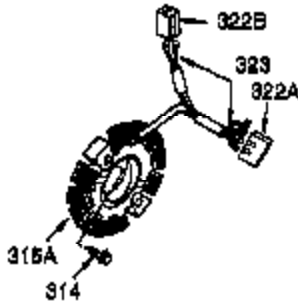

Ref #	Part Number	Qty	Description
	5 30969	1	Extension Cap
	92 650880	1	Belleville Washer
	93 650881	1	Flywheel Nut
110A	37047	1	Ground Wire
129	650727	2	Screw, 5/16-18 x 1-3/4"
131A	650713	2	Screw, 5/16-18 x 5/8"
285	35985B	1	Starter Cup
287	29752	4	Nut & Lock Washer, 1/4-28
314	650873	1	Screw, 1/4-20 x 3/4"
323	611118	1	Terminal
355	590574	1	Starter Handle
390	590733	1	Recoil Starter
396	33329D	1	Electric Starter Motor (Optional)