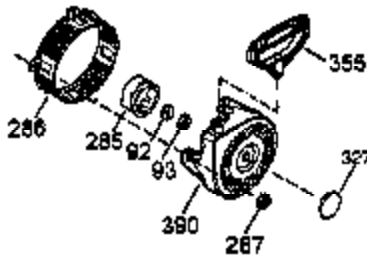

Ref #	Part Number	Qty	Description
5	30969	1	Extension Cap
62	650760	1	Screw, 8-32 x 3/8"
63	28545	1	Grommet
92	650880	1	Belleville Washer
93	650881	1	Flywheel Nut
110A	35305	1	Ground Wire Assy.
129	650727	2	Screw, 5/16-18 x 1-3/4"
131A	650713	2	Screw, 5/16-18 x 5/8"
285	35985B	1	Starter Cup
287	29752	4	Nut & Lock Washer, 1/4-28
314	650873	1	Screw, 1/4-20 x 3/4"
323	611118	1	Terminal
327	35392	1	Logo Decal
355	590574	1	Starter Handle
390	590733	1	Rewind Starter