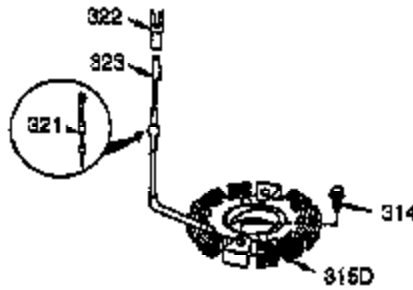

Ref #	Part Number	Qty	Description
5	30969	1	Extension Cap
62	650760	1	Screw, 8-32 x 3/8"
63	28545	1	Grommet
92	650880	1	Belleville Washer
93	650881	1	Flywheel Nut
110A	35305	1	Ground Wire Assy.
129	650727	2	Screw, 5/16-18 x 1-3/4"
131A	650713	2	Screw, 5/16-18 x 5/8"
285	35985B	1	Starter Cup
287	29752	4	Nut & Lock Washer, 1/4-28
314	650873	1	Screw, 1/4-20 x 3/4"
323	611118	1	Terminal
327	35392	1	Logo Decal
355	590574	1	Starter Handle
390	590733	1	Rewind Starter