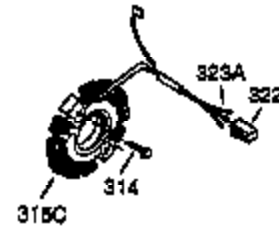

Ref #	Part Number	Qty	Description
5	30969	1	Extension Cap
62	650760	1	Screw, 8-32 x 3/8"
63	28545	1	Grommet
92	650880	1	Belleville Washer
93	650881	1	Flywheel Nut
110A	35305	1	Ground Wire Assy.
129	650727	2	Screw, 5/16-18 x 1-3/4"
131A	650713	2	Screw, 5/16-18 x 5/8"
285	35985B	1	Starter Cup
287	29752	4	Nut & Lock Washer, 1/4-28
314	650873	1	Screw, 1/4-20 x 3/4"
323	611118	1	Terminal
327	35392	1	Logo Decal
355	590574	1	Starter Handle
390	590733	1	Rewind Starter