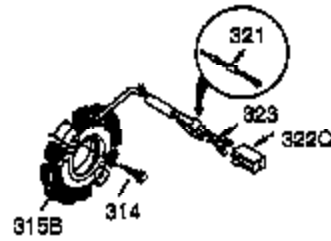

Ref #	Part Number	Qty	Description
5	30969	1	Extension Cap
62	650760	1	Screw, 8-32 x 3/8"
63	28545	1	Grommet
92	650880	1	Belleville Washer
93	650881	1	Flywheel Nut
110A	35305	1	Ground Wire Assy.
129	650727	2	Screw, 5/16-18 x 1-3/4"
131A	650713	2	Screw, 5/16-18 x 5/8"
285	35985B	1	Starter Cup
287	29752	4	Nut & Lock Washer, 1/4-28
314	650873	1	Screw, 1/4-20 x 3/4"
323	611118	1	Terminal
327	35392	1	Logo Decal
355	590574	1	Starter Handle
390	590733	1	Rewind Starter