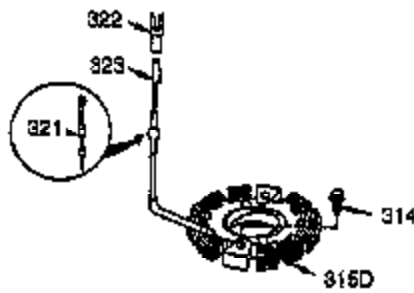

Ref #	Part Number	Qty	Description
5	30969	1	Extension Cap
62	650760	1	Screw, 8-32 x 3/8"
63	28545	1	Grommet
92	650880	1	Belleville Washer
93	650881	1	Flywheel Nut
110A	35305	1	Ground Wire
129	650727	2	Screw, 5/16-18 x 1-3/4"
131A	650713	2	Screw, 5/16-18 x 5/8"
285	35985B	1	Starter Cup
287	29752	4	Nut & Lock Washer, 1/4-28
314	650873	1	Screw, 1/4-20 x 3/4"
323	611118	1	Terminal
327	35392	1	Starter Plug
355	590574	1	Starter Handle
370D	36534	1	Lubrication Decal
390	590733	1	Rewind Starter