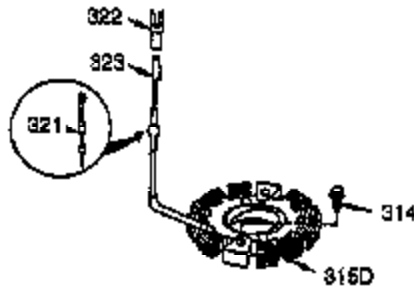

Ref #	Part Number	Qty	Description
5	30969	1	Extension Cap
62	650760	1	Screw, 8-32 x 3/8"
63	28545	1	Grommet
92	650880	1	Belleville Washer
93	650881	1	Flywheel Nut
110A	35305	1	Ground Wire
129	650727	2	Screw, 5/16-18 x 1-3/4"
131A	650713	2	Screw, 5/16-18 x 5/8"
285	35985B	1	Starter Cup
287	29752	4	Nut & Lock Washer, 1/4-28
314	650873	1	Screw, 1/4-20 x 3/4"
323	611118	1	Terminal
355	590574	1	Starter Handle
370D	36534	1	Lubrication Decal
390	590733	1	Rewind Starter