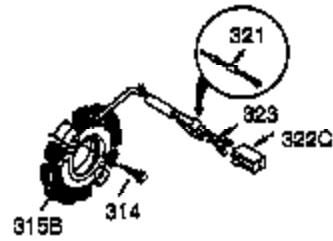

Ref #	Part Number	Qty	Description
5	30969	1	Extension Cap
62	650760	1	Screw, 8-32 x 3/8"
63	28545	1	Grommet
92	650880	1	Belleville Washer
93	650881	1	Flywheel Nut
110A	35305	1	Ground Wire
129	650727	2	Screw, 5/16-18 x 1-3/4"
131A	650713	2	Screw, 5/16-18 x 5/8"
285	35985B	1	Starter Cup
287	29752	4	Nut & Lock Washer, 1/4-28
314	650873	1	Screw, 1/4-20 x 3/4"
323	611118	1	Terminal
355	590574	1	Starter Handle
370D	36534	1	Lubrication Decal
390	590733	1	Rewind Starter