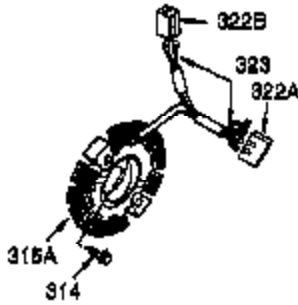

Ref #	Part Number	Qty	Description
5	30969	1	Extension Cap
62	650760	1	Screw, 8-32 x 3/8"
63	28545	1	Grommet
92	650880	1	Belleville Washer
93	650881	1	Flywheel Nut
110A	35305	1	Ground Wire
129	650727	2	Screw, 5/16-18 x 1-3/4"
131A	650713	2	Screw, 5/16-18 x 5/8"
285	35985B	1	Starter Cup
287	29752	4	Nut & Lock Washer, 1/4-28
314	650873	1	Screw, 1/4-20 x 3/4"
323	611118	1	Terminal
355	590574	1	Starter Handle
370D	36534	1	Lubrication Decal
390	590733	1	Rewind Starter