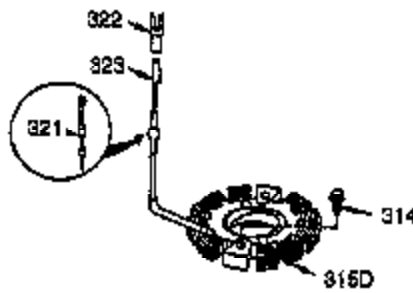

Ref #	Part Number	Qty	Description
	5 30969	1	Extension Cap
	62 650760	1	Screw, 8-32 x 3/8"
	63 28545	1	Grommet
	92 650880	1	Belleville Washer
	93 650881	1	Flywheel Nut
110A	35305	1	Ground Wire
129	650727	2	Screw, 5/16-18 x 1-3/4"
131A	650713	2	Screw, 5/16-18 x 5/8"
285	35985B	1	Starter Cup
287	29752	4	Nut & Lock Washer, 1/4-28
314	650873	1	Screw, 1/4-20 x 3/4"
323	611118	1	Terminal
355	590574	1	Mitten Grip Starter Handle
390	590733	1	Rewind Starter