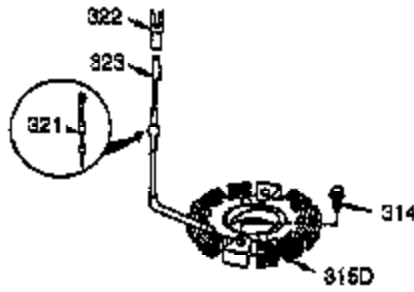

Ref #	Part Number	Qty	Description
5	30969	1	Extension Cap
62	650760	1	Screw, 8-32 x 3/8"
63	28545	1	Grommet
92	650880	1	Belleville Washer
93	650881	1	Flywheel Nut
129	650727	2	Screw, 5/16-18 x 1-3/4"
131A	650713	2	Screw, 5/16-18 x 5/8"
285	35985B	1	Starter Cup
287	29752	4	Nut & Lock Washer, 1/4-28
314	650873	1	Screw, 1/4-20 x 3/4"
323	611118	1	Terminal
327	35392	1	Starter Plug
355	590574	1	Starter Handle
370D	35703	1	Control Decal
390	590733	1	Rewind Starter
396	33329D	1	Electric Starter Motor (Optional)