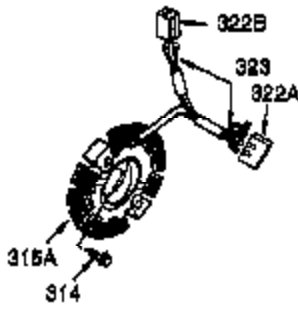

Ref #	Part Number	Qty	Description
5	30969	1	Extension Cap
62	650760	1	Screw, 8-32 x 3/8"
63	28545	1	Grommet
92	650880	1	Belleville Washer
93	650881	1	Flywheel Nut
129	650727	2	Screw, 5/16-18 x 1-3/4"
131A	650713	2	Screw, 5/16-18 x 5/8"
285	35985B	1	Starter Cup
287	29752	4	Nut & Lock Washer, 1/4-28
314	650873	1	Screw, 1/4-20 x 3/4"
323	611118	1	Terminal
327	35392	1	Starter Plug
355	590574	1	Starter Handle
370D	35703	1	Control Decal
390	590733	1	Rewind Starter
396	33329D	1	Electric Starter Motor (Optional)