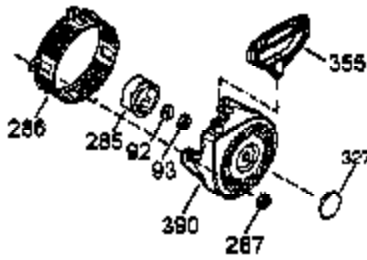

Ref #	Part Number	Qty	Description
298	650665	2	Screw, 1/4-15 x 7/8"
300	34156A	1	Fuel Tank (Incl. 292 & 301)
301	35355	1	Fuel Cap
305	35554	1	Oil Fill Tube
307	35499	1	"O" Ring
308	35540	1	Fill Tube Clip
310	36205	1	Dipstick
314	650873	2	Screw, 1/4-20 x 3/4"
315	611104	1	Alternator Coil (3/5 Split)(Incl. 321 322&323)
323	611118	1	Terminal
325	29443	1	Wire Clip
335	35057A	1	Carburetor Cover
336	650765	1	Screw, 10-32 x 1/2"
338	28942	2	Screw, 10-32 x 3/8"
340	34154	1	Fuel Tank Bracket
341	34155	1	Fuel Tank Bracket
342	650561	1	Screw, 1/4-20 x 5/8"
350	570682	1	Primer Ass'y.
351	32180C	1	Primer Line
355	590574	1	Starter Handle
361	650990	4	Screw, Torx T-30, 1/4-20 x 15/32"
364	33377	1	Carburetor Cover Bracket
365	650767	2	Screw, 8-32 x 27/64"
370D	35703	1	Control Decal
370B	36261	1	Instruction Decal
370	34589	1	Choke Decal
370C	34414	1	Warning Decal
380	632370A	1	Carburetor (Incl. 184)
390	590733	1	Rewind Starter
395	35763A	1	Electric Starter (12 Volt)
400	36450A	1	* Gasket Set (Incl. items marked PK i n notes) Incl. part #'s 27272A (1),27896A (2), 27915A (1), 29673 (1), 33263 (1), 33629 (1), 34698A (1), 35262A (1), 36448 (1)
420	730226	1	SAE 5W30 4-Cycle Engine Oil (Quart)