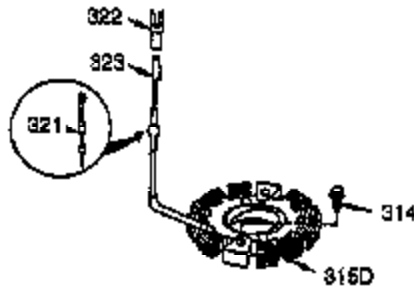

Ref #	Part Number	Qty	Description
298	650665	2	Screw, 1/4-15 x 7/8"
300	34156A	1	Fuel Tank (Incl. 292 & 301)
301	35355	1	Fuel Cap
305	35554	1	Oil Fill Tube
307	35499	1	"O" Ring
308	35540	1	Fill Tube Clip
310	36205	1	Dipstick
314	650873	2	Screw, 1/4-20 x 3/4"
315	611104	1	Alternator Coil (3/5 Split)(Incl. 321 322&323)
323	611118	1	Terminal
325	29443	1	Wire Clip
335	35057A	1	Carburetor Cover
336	650765	1	Screw, 10-32 x 1/2"
338	28942	2	Screw, 10-32 x 3/8"
340	34154	1	Fuel Tank Bracket
341	34155	1	Fuel Tank Bracket
342	650561	1	Screw, 1/4-20 x 5/8"
350	570682	1	Primer Ass'y.
351	32180C	1	Primer Line
355	590574	1	Starter Handle
361	650990	4	Screw, Torx T-30, 1/4-20 x 15/32"
364	33377	1	Carburetor Cover Bracket
365	650767	2	Screw, 8-32 x 27/64"
370D	35703	1	Control Decal
370B	36261	1	Instruction Decal
370	34589	1	Choke Decal
370C	34414	1	Warning Decal
380	632370A	1	Carburetor (Incl. 184)
390	590733	1	Rewind Starter
395	36680	1	Electric Starter (12 Volt)
400	36450A	1	* Gasket Set (Incl. items marked PK i n notes) Incl. part #'s 27272A (1),27896A (2), 27915A (1), 29673 (1), 33263 (1), 33629 (1), 34698A (1), 35262A (1), 36448 (1)
420	730226	1	SAE 5W30 4-Cycle Engine Oil (Quart)