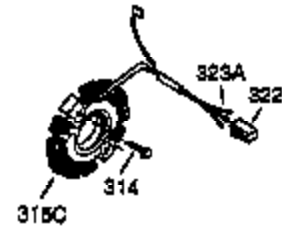

Ref #	Part Number	Qty	Description
298	650665	2	Screw, 1/4-15 x 7/8"
300	34156A	1	Fuel Tank (Incl. 292 & 301)
301	35355	1	Fuel Cap
305	35554	1	Oil Fill Tube
307	35499	1	"O" Ring
308	35540	1	Fill Tube Clip
310	36205	1	Dipstick
314	650873	2	Screw, 1/4-20 x 3/4"
315	611104	1	Alternator Coil (3/5 Split)(Incl. 321 322&323)
323	611118	1	Terminal
325	29443	1	Wire Clip
335	35057A	1	Carburetor Cover
336	650765	1	Screw, 10-32 x 1/2"
338	28942	2	Screw, 10-32 x 3/8"
340	34154	1	Fuel Tank Bracket
341	34155	1	Fuel Tank Bracket
342	650561	1	Screw, 1/4-20 x 5/8"
350	570682	1	Primer Ass'y.
351	32180C	1	Primer Line
355	590574	1	Starter Handle
361	650990	4	Screw, Torx T-30, 1/4-20 x 15/32"
364	33377	1	Carburetor Cover Bracket
365	650767	2	Screw, 8-32 x 27/64"
370D	35703	1	Control Decal
370B	36261	1	Instruction Decal
370	34589	1	Choke Decal
370C	34414	1	Warning Decal
380	632370A	1	Carburetor (Incl. 184)
390	590733	1	Rewind Starter
395	36680	1	Electric Starter (12 Volt)
400	36450A	1	* Gasket Set (Incl. items marked PK i n notes) Incl. part #'s 27272A (1),27896A (2), 27915A (1), 29673 (1), 33263 (1), 33629 (1), 34698A (1), 35262A (1), 36448 (1)
420	730226	1	SAE 5W30 4-Cycle Engine Oil (Quart)