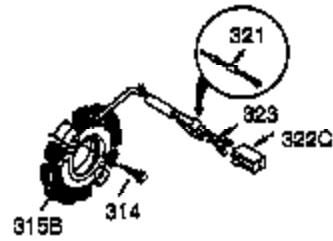

Ref #	Part Number	Qty	Description
298	650665	2	Screw, 1/4-15 x 7/8"
300	34156A	1	Fuel Tank (Incl. 292 & 301)
301	35355	1	Fuel Cap
305	35554	1	Oil Fill Tube
307	35499	1	"O" Ring
308	35540	1	Fill Tube Clip
310	36205	1	Dipstick
314	650873	2	Screw, 1/4-20 x 3/4"
315	611104	1	Alternator Coil (3/5 Split)(Incl. 321 322&323)
323	611118	1	Terminal
325	29443	1	Wire Clip
335	35057A	1	Carburetor Cover
336	650765	1	Screw, 10-32 x 1/2"
338	28942	2	Screw, 10-32 x 3/8"
340	34154	1	Fuel Tank Bracket
341	34155	1	Fuel Tank Bracket
342	650561	1	Screw, 1/4-20 x 5/8"
350	570682	1	Primer Ass'y.
351	32180C	1	Primer Line
355	590574	1	Starter Handle
361	650990	4	Screw, Torx T-30, 1/4-20 x 15/32"
364	33377	1	Carburetor Cover Bracket
365	650767	2	Screw, 8-32 x 27/64"
370D	35703	1	Control Decal
370B	36261	1	Instruction Decal
370	34589	1	Choke Decal
370C	34414	1	Warning Decal
380	632370A	1	Carburetor (Incl. 184)
390	590733	1	Rewind Starter
395	36680	1	Electric Starter (12 Volt)
400	36450A	1	* Gasket Set (Incl. items marked PK i n notes) Incl. part #'s 27272A (1),27896A (2), 27915A (1), 29673 (1), 33263 (1), 33629 (1), 34698A (1), 35262A (1), 36448 (1)
420	730226	1	SAE 5W30 4-Cycle Engine Oil (Quart)