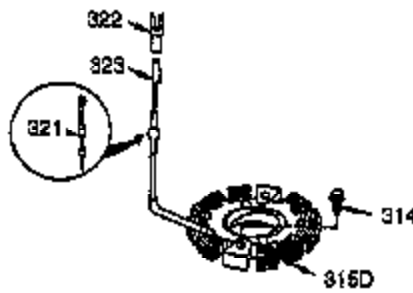

Ref #	Part Number	Qty	Description
5	30969	1	Extension Cap
62	650760	1	Screw, 8-32 x 3/8"
63	28545	1	Grommet
92	650880	1	Belleville Washer
93	650881	1	Flywheel Nut
129	650727	2	Screw, 5/16-18 x 1-3/4"
131A	650713	2	Screw, 5/16-18 x 5/8"
285	35985B	1	Starter Cup
287	29752	4	Nut & Lock Washer, 1/4-28
314	650873	1	Screw, 1/4-20 x 3/4"
321	611161	1	Diode
322	611142	1	Connector Body
323	611118	1	Terminal
355	590574	1	Starter Handle
361	650990	4	Screw, Torx T-30, 1/4-20 x 15/32"
370J	35703	1	Throttle Decal
390	590733	1	Rewind Starter (NOTE: This engine could have been built with 590749 starter.)