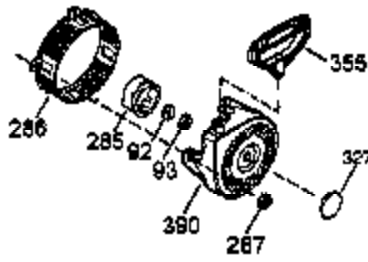

Ref #	Part Number	Qty	Description
5	30969	1	Extension Cap
62	650760	1	Screw, 8-32 x 3/8"
63	28545	1	Grommet
92	650880	1	Belleville Washer
93	650881	1	Flywheel Nut
129	650727	2	Screw, 5/16-18 x 1-3/4"
131A	650713	2	Screw, 5/16-18 x 5/8"
285	35985B	1	Starter Cup
287	29752	4	Nut & Lock Washer, 1/4-28
314	650873	1	Screw, 1/4-20 x 3/4"
321	611161	1	Diode
322	611142	1	Connector Body
323	611118	1	Terminal
355	590574	1	Starter Handle
361	650990	4	Screw, Torx T-30, 1/4-20 x 15/32"
370J	35703	1	Throttle Decal
390	590733	1	Rewind Starter (NOTE: This engine could have been built with 590749 starter.)