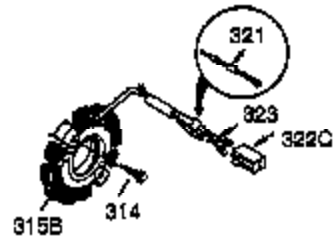

Ref #	Part Number	Qty	Description
5	30969	1	Extension Cap
62	650760	1	Screw, 8-32 x 3/8"
63	28545	1	Grommet
92	650880	1	Belleville Washer
93	650881	1	Flywheel Nut
129	650727	2	Screw, 5/16-18 x 1-3/4"
131A	650713	2	Screw, 5/16-18 x 5/8"
285	35985B	1	Starter Cup
287	29752	4	Nut & Lock Washer, 1/4-28
314	650873	1	Screw, 1/4-20 x 3/4"
323	611118	1	Terminal
327	35392	1	Starter Plug
355	590574	1	Starter Handle
370D	35703	1	Control Decal
390	590733	1	Rewind Starter
396	33329D	1	Electric Starter Motor (Optional)