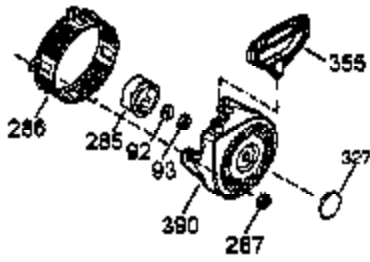

Ref #	Part Number	Qty	Description
5	30969	1	Extension Cap
62	650760	1	Screw, 8-32 x 3/8"
63	28545	1	Grommet
92	650880	1	Belleville Washer
93	650881	1	Flywheel Nut
129	650727	2	Screw, 5/16-18 x 1-3/4"
131A	650713	2	Screw, 5/16-18 x 5/8"
285	35985B	1	Starter Cup
287	29752	4	Nut & Lock Washer, 1/4-28
314	650873	1	Screw, 1/4-20 x 3/4"
323	611118	1	Terminal
327	35392	1	Starter Plug
355	590574	1	Starter Handle
370D	35703	1	Control Decal
390	590733	1	Rewind Starter
396	33329D	1	Electric Starter Motor (Optional)