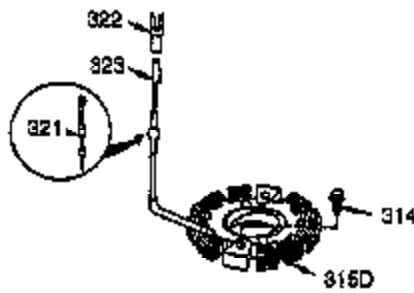

Ref #	Part Number	Qty	Description
5	30969	1	Extension Cap
62	650760	1	Screw, 8-32 x 3/8"
63	28545	1	Grommet
92	650880	1	Belleville Washer
93	650881	1	Flywheel Nut
129	650727	2	Screw, 5/16-18 x 1-3/4"
131A	650713	2	Screw, 5/16-18 x 5/8"
285	35985B	1	Starter Cup
287	29752	4	Nut & Lock Washer, 1/4-28
314	650873	1	Screw, 1/4-20 x 3/4"
323	611118	1	Terminal
327	35392	1	Starter Plug
355	590574	1	Starter Handle
370D	35703	1	Control Decal
390	590733	1	Rewind Starter
396	33329D	1	Electric Starter Motor (Optional)