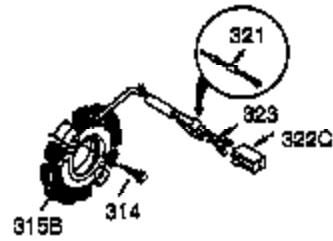

Ref #	Part Number	Qty	Description
	5 30969	1	Extension Cap
	62 650760	1	Screw, 8-32 x 3/8"
	63 28545	1	Grommet
	92 650880	1	Belleville Washer
	93 650881	1	Flywheel Nut
110A	35305	1	Ground Wire
129	650727	2	Screw, 5/16-18 x 1-3/4"
131A	650713	2	Screw, 5/16-18 x 5/8"
285	35985B	1	Starter Cup
287	29752	4	Nut & Lock Washer, 1/4-28
314	650873	1	Screw, 1/4-20 x 3/4"
323	611118	1	Terminal
355	590574	1	Starter Handle
390	590733	1	Rewind Starter