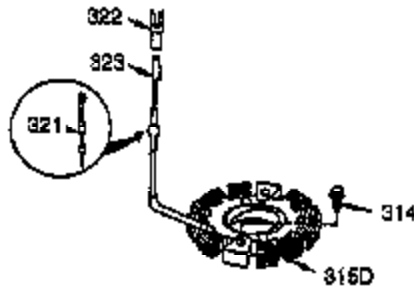

Ref #	Part Number	Qty	Description
	5 30969	1	Extension Cap
	62 650760	1	Screw, 8-32 x 3/8"
	63 28545	1	Grommet
	92 650880	1	Belleville Washer
	93 650881	1	Flywheel Nut
110A	35305	1	Ground Wire
129	650727	2	Screw, 5/16-18 x 1-3/4"
131A	650713	2	Screw, 5/16-18 x 5/8"
285	35985B	1	Starter Cup
287	29752	4	Nut & Lock Washer, 1/4-28
314	650873	1	Screw, 1/4-20 x 3/4"
323	611118	1	Terminal
355	590574	1	Starter Handle
390	590733	1	Rewind Starter