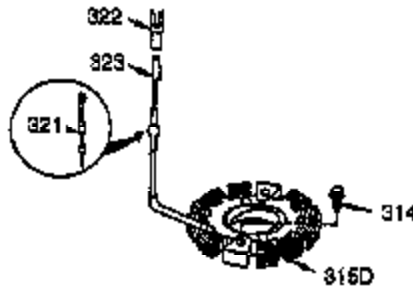

Ref #	Part Number	Qty	Description
5	30969	1	Extension Cap
62	650760	1	Screw, 8-32 x 3/8"
63	28545	1	Grommet
92	650880	1	Belleville Washer
93	650881	1	Flywheel Nut
129	650727	2	Screw, 5/16-18 x 1-3/4"
131A	650713	2	Screw, 5/16-18 x 5/8"
285	35985B	1	Starter Cup
287	29752	4	Nut & Lock Washer, 1/4-28
314	650873	1	Screw, 1/4-20 x 3/4"
323	611118	1	Terminal
327	35392	1	Starter Plug
355	590574	1	Starter Handle
361	650990	2	Screw, Torx T-30, 1/4-20 x 15/32"
362	32450B	1	Extension Cord
370D	35077	1	Control Decal
390	590733	1	Rewind Starter