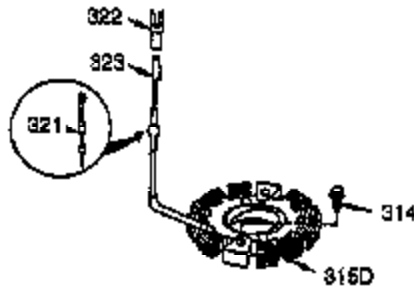

Ref #	Part Number	Qty	Description
5	30969	1	Extension Cap
62	650760	1	Screw, 8-32 x 3/8"
63	28545	1	Grommet
92	650880	1	Bellville Washer
93	650881	1	Flywheel Nut
110A	35305	1	Ground Wire
129	650727	2	Screw, 5/16-18 x 1-3/4"
131A	650713	2	Screw, 5/16-18 x 5/8"
285	35985B	1	Starter Cup
287	29752	4	Nut & Lock Washer, 1/4-28
314	650873	1	Screw, 1/4-20 x 3/4"
323	611118	1	Terminal
355	590574	1	Starter Handle
370D	35077	1	Instruction Decal
390	590733	1	Starter Recoil
396	33329D	1	Electric Starter Motor (Optional)