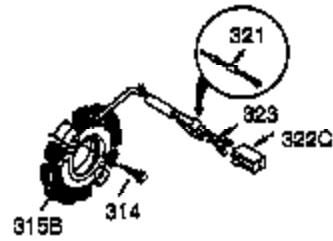

Ref #	Part Number	Qty	Description
5	30969	1	Extension Cap
62	650760	1	Screw, 8-32 x 3/8"
63	28545	1	Grommet
92	650880	1	Bellville Washer
93	650881	1	Flywheel Nut
110A	35305	1	Ground Wire
129	650727	2	Screw, 5/16-18 x 1-3/4"
131A	650713	2	Screw, 5/16-18 x 5/8"
285	35985B	1	Starter Cup
287	29752	4	Nut & Lock Washer, 1/4-28
314	650873	1	Screw, 1/4-20 x 3/4"
323	611118	1	Terminal
355	590574	1	Starter Handle
370D	35077	1	Instruction Decal
390	590733	1	Starter Recoil
396	33329D	1	Electric Starter Motor (Optional)