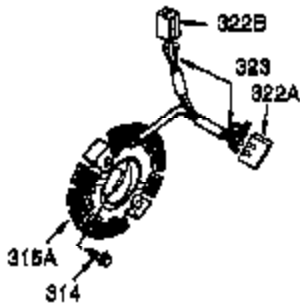

Ref #	Part Number	Qty	Description
5	30969	1	Extension Cap
62	650760	1	Screw, 8-32 x 3/8"
63	28545	1	Grommet
92	650880	1	Bellville Washer
93	650881	1	Flywheel Nut
110A	35305	1	Ground Wire
129	650727	2	Screw, 5/16-18 x 1-3/4"
131A	650713	2	Screw, 5/16-18 x 5/8"
285	35985B	1	Starter Cup
287	29752	4	Nut & Lock Washer, 1/4-28
314	650873	1	Screw, 1/4-20 x 3/4"
323	611118	1	Terminal
355	590574	1	Starter Handle
370D	35077	1	Instruction Decal
390	590733	1	Starter Recoil
396	33329D	1	Electric Starter Motor (Optional)