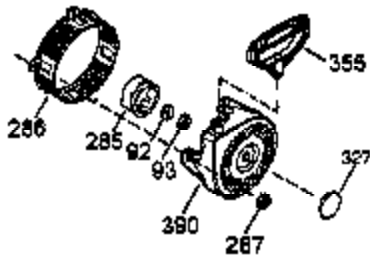

Ref #	Part Number	Qty	Description
5	30969	1	Extension Cap
62	650760	1	Screw, 8-32 x 3/8"
63	28545	1	Grommet
92	650880	1	Bellville Washer
93	650881	1	Flywheel Nut
110A	35305	1	Ground Wire
129	650727	2	Screw, 5/16-18 x 1-3/4"
131A	650713	2	Screw, 5/16-18 x 5/8"
285	35985B	1	Starter Cup
287	29752	4	Nut & Lock Washer, 1/4-28
314	650873	1	Screw, 1/4-20 x 3/4"
323	611118	1	Terminal
355	590574	1	Starter Handle
370D	35077	1	Instruction Decal
390	590733	1	Starter Recoil
396	33329D	1	Electric Starter Motor (Optional)