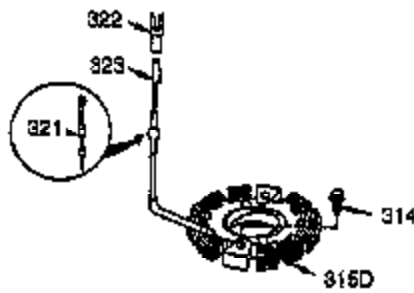

Ref #	Part Number	Qty	Description
	5 30969	1	Extension Cap
	62 650760	1	Screw, 8-32 x 3/8"
	63 28545	1	Grommet
	92 650880	1	Belleville Washer
	93 650881	1	Flywheel Nut
110A	35305	1	Ground Wire
285	35985B	1	Starter Cup
287	29752	4	Nut & Lock Washer, 1/4-28
314	650873	1	Screw, 1/4-20 x 3/4"
323	611118	1	Terminal
355	590574	1	Starter Handle
390	590733	1	Rewind Starter
396	33329D	1	Electric Starter Motor (Optional)