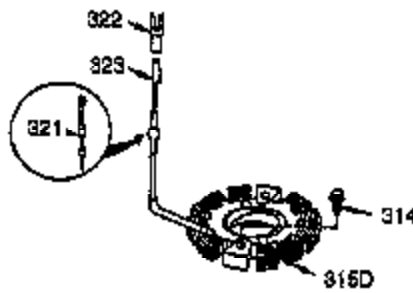

Ref #	Part Number	Qty	Description
5	30969	1	Extension Cap
62	650760	1	Screw, 8-32 x 3/8"
63	28545	1	Grommet
92	650880	1	Belleville Washer
93	650881	1	Flywheel Nut
285	35985B	1	Starter Cup
287	29752	4	Nut & Lock Washer, 1/4-28
314	650873	1	Screw, 1/4-20 x 3/4"
323	611118	1	Terminal
355	590574	1	Starter Handle
390	590733	1	Rewind Starter (Note: This engine could have been built with 590749 starter.)
396	33329D	1	Electric Starter Motor (Optional)