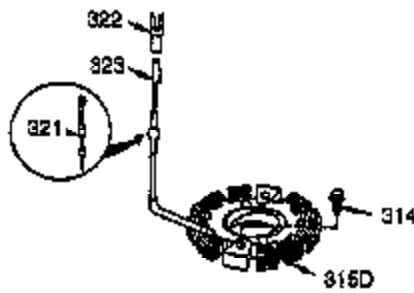

Ref #	Part Number	Qty	Description
305	35554	1	Oil Fill Tube
307	35499	1	"O" Ring
308	35540	1	Fill Tube Clip
310	36205	1	Dipstick
314	650873	1	Screw, 1/4-20 x 3/4"
315	611111	1	Alternator Coil (18 Watt) (Incl. 323)
323	611118	1	Terminal
325	29443	1	Wire Clip
328	35062	2	Key Switch
329	610973	1	Terminal
335	35057A	1	Carburetor Cover
336	650765	1	Screw, 10-32 x 1/2"
338	28942	2	Screw, 10-32 x 3/8"
340	34154	1	Fuel Tank Bracket
341	34155	1	Fuel Tank Bracket
342	650561	1	Screw, 1/4-20 x 5/8"
350	570682	1	Primer Ass'y.
351	32180C	1	Primer Line
355	590574	1	Startet Handle (Mitten Grip)
364	33377	1	Carburetor Cover Bracket
365	650767	2	Screw, 8-32 x 27/64"
370	36261	1	Identification Decal
370K	36695	1	Starter Decal
370C	36501	1	Primer Decal
370D	36534	1	Caution Decal
370I	34414	1	Warning Decal
370G	35077	1	Instruction Decal
380	640052	1	Carburetor (Incl. 184)
390	590733	1	Rewind Starter (NOTE: This engine could have been built with 590749 starter.)
400	36450A	1	* Gasket Set (Incl. items marked PK in notes) Incl. part #'s 27272A (1), 27896A (2), 27915A (1), 29673 (1), 33263 (1), 33629 (1), 34698A (1), 35262A (1), 36448 (1)
420	730226	1	SAE 5W30 4-Cycle Engine Oil (Quart)