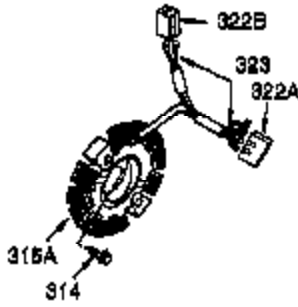

Ref #	Part Number	Qty	Description
	5 30969	1	Extension Cap
	92 650880	1	Belleville Washer
	93 650881	1	Flywheel Nut
110A	37047	1	Ground Wire
285	35985B	1	Starter Cup
287	29752	4	Nut & Lock Washer, 1/4-28
314	650873	1	Screw, 1/4-20 x 3/4"
323	611118	1	Terminal
327	35392	1	Starter Plug
355	590574	1	Startet Handle (Mitten Grip)
390	590749	1	Rewind Starter
396	37000	1	Electric Starter Motor (Optional)
900	0		Replacement Engine, None
900	0	1	Rep. SB 756337, order from 71-999