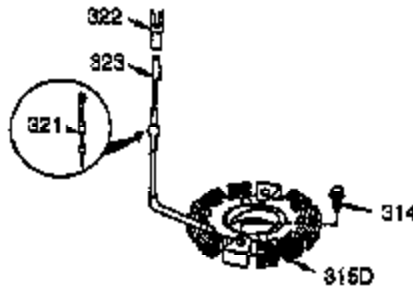

Ref #	Part Number	Qty	Description
	5 30969	1	Extension Cap
	92 650880	1	Belleville Washer
	93 650881	1	Flywheel Nut
110A	37047	1	Ground Wire
285	35985B	1	Starter Cup
287	29752	4	Nut & Lock Washer, 1/4-28
314	650873	1	Screw, 1/4-20 x 3/4"
323	611118	1	Terminal
327	35392	1	Starter Plug
355	590574	1	Startet Handle (Mitten Grip)
390	590749	1	Rewind Starter
396	37000	1	Electric Starter Motor (Optional)
900	0		Replacement Engine, None
900	0	1	Rep. SB 756337, order from 71-999