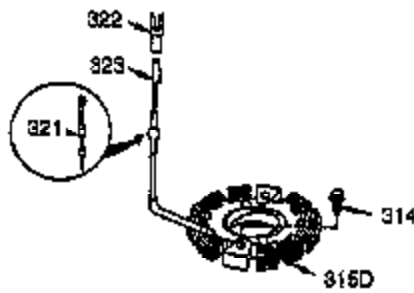

Ref #	Part Number	Qty	Description
	5 30969	1	Extension Cap
	92 650880	1	Belleville Washer
	93 650881	1	Flywheel Nut
110A	37047	1	Ground Wire
285	35985B	1	Starter Cup
287	29752	4	Nut & Lock Washer, 1/4-28
314	650873	1	Screw, 1/4-20 x 3/4"
323	611118	1	Terminal
355	590574	1	Starter Handle (Mitten Grip)
370R	37119	1	Warning Decal
390	590749	1	Rewind Starter
396	33329D	1	Electric Starter Motor (Optional)