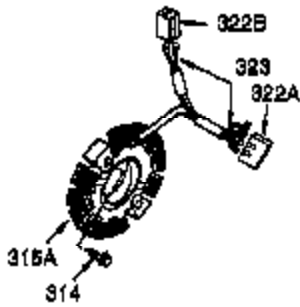

Ref #	Part Number	Qty	Description
	5 30969	1	Extension Cap
	92 650880	1	Belleville Washer
	93 650881	1	Flywheel Nut
110A	37047	1	Ground Wire
285	35985B	1	Starter Cup
287	29752	4	Nut & Lock Washer, 1/4-28
314	650873	1	Screw, 1/4-20 x 3/4"
323	611118	1	Terminal
355	590574	1	Starter Handle (Mitten Grip)
370R	37119	1	Warning Decal
390	590749	1	Rewind Starter
396	33329D	1	Electric Starter Motor (Optional)