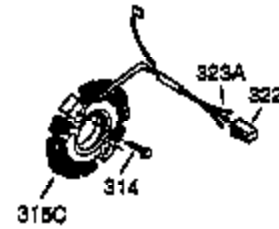

Ref #	Part Number	Qty	Description
	5 30969	1	Extension Cap
	92 650880	1	Belleville Washer
	93 650881	1	Flywheel Nut
110A	37047	1	Ground Wire
285	35985B	1	Starter Cup
287	29752	4	Nut & Lock Washer, 1/4-28
314	650873	1	Screw, 1/4-20 x 3/4"
322	611117	1	Connector Body
323	611118	1	Terminal
355	590574	1	Starter Handle (Mitten Grip)
370R	37119	1	Warning Decal
390	590749	1	Rewind Starter
396	33329D	1	Electric Starter Motor (Optional)