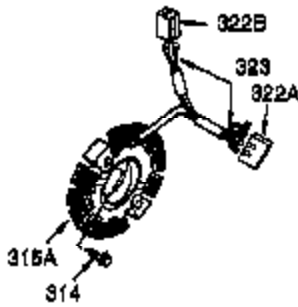

Ref #	Part Number	Qty	Description
	5 30969	1	Extension Cap
	92 650880	1	Belleville Washer
	93 650881	1	Flywheel Nut
110A	37047	1	Ground Wire
285	35985B	1	Starter Cup
287	29752	4	Nut & Lock Washer, 1/4-28
314	650873	1	Screw, 1/4-20 x 3/4"
322	611117	1	Connector Body
323	611118	1	Terminal
355	590574	1	Starter Handle (Mitten Grip)
370R	37119	1	Warning Decal
390	590749	1	Rewind Starter
396	33329D	1	Electric Starter Motor (Optional)