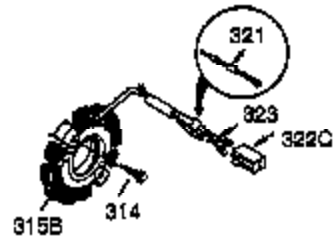

Ref #	Part Number	Qty	Description
	5 30969	1	Extension Cap
	92 650880	1	Belleville Washer
	93 650881	1	Flywheel Nut
110A	37047	1	Ground Wire
285	35985B	1	Starter Cup
287	29752	4	Nut & Lock Washer, 1/4-28
314	650873	1	Screw, 1/4-20 x 3/4"
322	611117	1	Connector Body
323	611118	1	Terminal
355	590574	1	Starter Handle (Mitten Grip)
370R	37119	1	Warning Decal
390	590749	1	Rewind Starter
396	33329D	1	Electric Starter Motor (Optional)