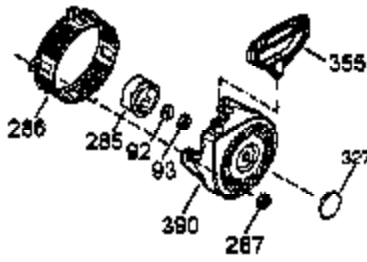

Ref #	Part Number	Qty	Description
	5 30969	1	Extension Cap
	92 650880	1	Belleville Washer
	93 650881	1	Flywheel Nut
110A	37047	1	Ground Wire
285	35985B	1	Starter Cup
287	29752	4	Nut & Lock Washer, 1/4-28
314	650873	1	Screw, 1/4-20 x 3/4"
322	611117	1	Connector Body
323	611118	1	Terminal
355	590574	1	Starter Handle (Mitten Grip)
370R	37119	1	Warning Decal
390	590749	1	Rewind Starter
396	33329D	1	Electric Starter Motor (Optional)