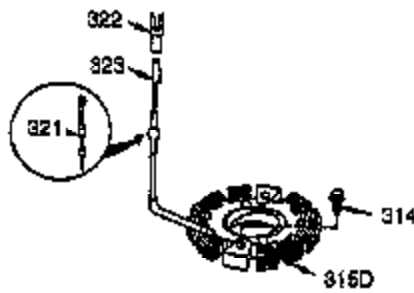

Ref #	Part Number	Qty	Description
	5 30969	1	Extension Cap
	92 650880	1	Belleville Washer
	93 650881	1	Flywheel Nut
110A	37047	1	Ground Wire
285	35985B	1	Starter Cup
287	29752	4	Nut & Lock Washer, 1/4-28
314	650873	1	Screw, 1/4-20 x 3/4"
322	611117	1	Connector Body
323	611118	1	Terminal
355	590574	1	Starter Handle (Mitten Grip)
370R	37119	1	Warning Decal
390	590749	1	Rewind Starter
396	33329D	1	Electric Starter Motor (Optional)