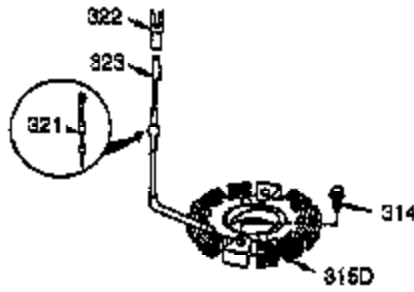

Ref #	Part Number	Qty	Description
307	35499	1	"O" Ring
308	35540	1	Fill Tube Clip
310	36205	1	Dipstick
314	650873	1	Screw, 1/4-20 x 3/4"
315	611111	1	Alternator Coil (18 Watt) (Incl. 323)
323	611118	1	Terminal
325	29443	1	Wire Clip
328	35593	2	Key Switch (Craftsman)
329	610973	1	Terminal
335	35057A	1	Carburetor Cover
336	650765	1	Screw, 10-32 x 1/2"
338	28942	2	Screw, 10-32 x 3/8"
340	34154	1	Fuel Tank Bracket
341	34155	1	Fuel Tank Bracket
342	650561	1	Screw, 1/4-20 x 5/8"
343	35079	1	Key Switch Bracket
350	570682A	1	Primer Ass'y.
351	32180C	1	Primer Line
355	590574	1	Startet Handle (Mitten Grip)
364	33377	1	Carburetor Cover Bracket
365	650767	2	Screw, 8-32 x 27/64"
370C	36501	1	Primer Decal
370I	35878	1	Warning Decal
370H	35077	1	Choke Decal
380	640052	1	Carburetor (Incl. 184)
390	590749	1	Rewind Starter (NOTE: This engine could have been built with 590733 starter.)
400	36450A	1	* Gasket Set (Incl. items marked PK in notes) Incl. part #'s 27272A (1), 27896A (2), 27915A (1), 29673 (1), 33263 (1), 33629 (1), 34698A (1), 35262A (1), 36448 (1)
900	0		Replacement Engine None.
900	0	1	Rep. Short Block, 756325, order from 71-999.