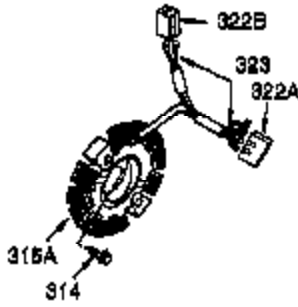

Ref #	Part Number	Qty	Description
307	35499	1	"O" Ring
308	35540	1	Fill Tube Clip
310	36205	1	Dipstick
314	650873	1	Screw, 1/4-20 x 3/4"
315	611111	1	Alternator Coil (18 Watt) (Incl. 323)
323	611118	1	Terminal
325	29443	1	Wire Clip
328	35593	2	Key Switch (Craftsman)
329	610973	1	Terminal
335	35057A	1	Carburetor Cover
336	650765	1	Screw, 10-32 x 1/2"
338	28942	2	Screw, 10-32 x 3/8"
340	34154	1	Fuel Tank Bracket
341	34155	1	Fuel Tank Bracket
342	650561	1	Screw, 1/4-20 x 5/8"
343	35079	1	Key Switch Bracket
350	570682A	1	Primer Ass'y.
351	32180C	1	Primer Line
355	590574	1	Startet Handle (Mitten Grip)
364	33377	1	Carburetor Cover Bracket
365	650767	2	Screw, 8-32 x 27/64"
370C	36501	1	Primer Decal
370I	35878	1	Warning Decal
370H	35077	1	Choke Decal
380	640052	1	Carburetor (Incl. 184)
390	590749	1	Rewind Starter (NOTE: This engine could have been built with 590733 starter.)
400	36450A	1	* Gasket Set (Incl. items marked PK in notes) Incl. part #'s 27272A (1), 27896A (2), 27915A (1), 29673 (1), 33263 (1), 33629 (1), 34698A (1), 35262A (1), 36448 (1)
900	0		Replacement Engine None.
900	0	1	Rep. Short Block, 756325, order from 71-999.