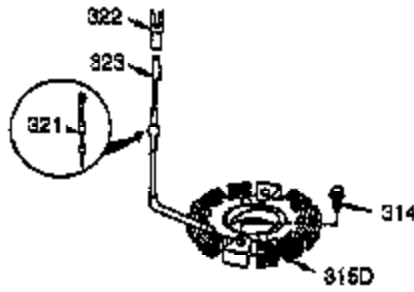

Ref #	Part Number	Qty	Description
5	30969	1	Extension Cap
92	650880	1	Belleville Washer
93	650881	1	Flywheel Nut
110A	37047	1	Ground Wire
285	35985B	1	Starter Cup
287	29752	4	Nut & Lock Washer, 1/4-28
314	650873	1	Screw, 1/4-20 x 3/4"
323	611118	1	Terminal
355	590574	1	Startet Handle (Mitten Grip)
370R	37119	1	Warning Decal
390	590749	1	Rewind Starter (NOTE: This engine could have been built with 590733 starter.)
396	37000	1	Electric Starter Motor (Optional)