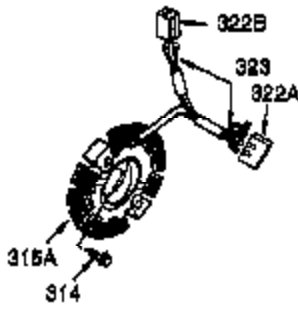

Ref #	Part Number	Qty	Description
5	30969	1	Extension Cap
92	650880	1	Belleville Washer
93	650881	1	Flywheel Nut
110A	37047	1	Ground Wire
285	35985B	1	Starter Cup
287	29752	4	Nut & Lock Washer, 1/4-28
314	650873	1	Screw, 1/4-20 x 3/4"
323	611118	1	Terminal
355	590574	1	Startet Handle (Mitten Grip)
370R	37119	1	Warning Decal
390	590749	1	Rewind Starter (NOTE: This engine could have been built with 590733 starter.)
396	37000	1	Electric Starter Motor (Optional)