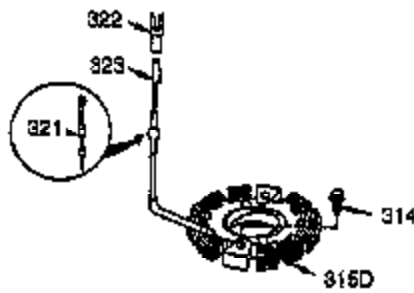

Ref #	Part Number	Qty	Description
72A	28534	1	Oil Drain Plug
72B	28582	1	Oil Drain Plug
92	650880	1	Lock Washer
93	650881	1	Flywheel Nut
110A	37047	1	Ground Wire Ass'y.
285	35985B	1	Starter Cup
287	29752	4	Nut & Lock Washer, 1/4-28
314	650873	2	Screw, 1/4-20 x 3/4"
322	610823	1	Connector Body
323	610822	1	Terminal
355	590574	1	Starter Handle
390	590749	1	Rewind Starter (Note: This engine could have been built with 590733 starter.)
396	33329E	1	Electric Starter Motor (Optional)