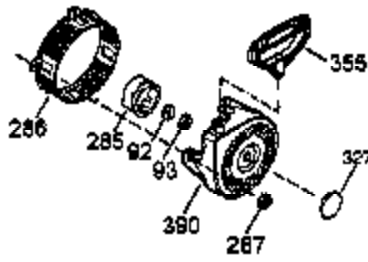

Ref #	Part Number	Qty	Description
72A	28534	1	Oil Drain Plug
72B	28582	1	Oil Drain Plug
92	650880	1	Lock Washer
93	650881	1	Flywheel Nut
110A	37047	1	Ground Wire Ass'y.
278	650147	2	Washer
279A	650979	2	Lock Washer
279	650980	2	Screw, 10-16 x 47/64"
280	36294	1	Heat Shield (Incl. 278, 279 & 279A)
285	35985B	1	Starter Cup
287	29752	4	Nut & Lock Washer, 1/4-28
314	650873	2	Screw, 1/4-20 x 3/4"
322	610823	1	Connector Body
323	610822	1	Terminal
355	590574	1	Starter Handle
390	590749	1	Rewind Starter (Note: This engine could have been built with 590733 starter.)
396	33329E	1	Electric Starter Motor (Optional)