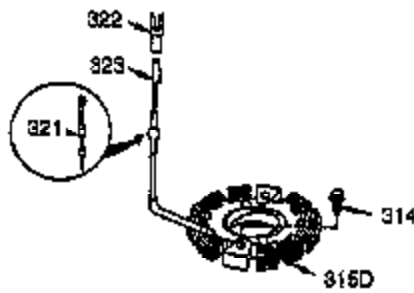

Ref #	Part Number	Qty	Description
72A	28534	1	Oil Drain Plug
72B	28582	1	Oil Drain Plug
92	650880	1	Lock Washer
93	650881	1	Flywheel Nut
110A	37047	1	Ground Wire
285	35985B	1	Starter Cup
287	29752	4	Nut & Lock Washer, 1/4-28
355	590574	1	Starter Handle
370R	37119	1	Warning Decal
390	590749	1	Rewind Starter (NOTE: This engine could have been built with 590733 starter.)
396	33329D	1	Electric Starter Motor (Optional)