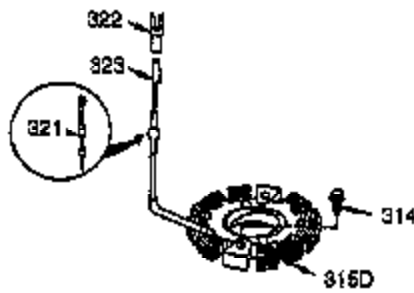

Ref #	Part Number	Qty	Description
72A	28534	1	Oil Drain Plug
72B	28582	1	Oil Drain Plug
92	650880	1	Lock Washer
93	650881	1	Flywheel Nut
110A	37047	1	Ground Wire
285	35985B	1	Starter Cup
287	29752	4	Nut & Lock Washer, 1/4-28
355	590574	1	Starter Handle
370R	37119	1	Warning Decal
390	590749	1	Rewind Starter (NOTE: This engine could have been built with 590733 starter.)
396	33329E	1	Electric Starter Motor (Optional)