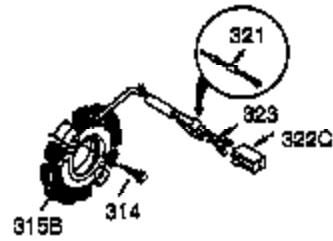

Ref #	Part Number	Qty	Description
72A	28534	1	Oil Drain Plug
72B	28582	1	Oil Drain Plug
92	650880	1	Lock Washer
93	650881	1	Flywheel Nut
110A	37047	1	Ground Wire
285	35985B	1	Starter Cup
287	29752	4	Nut & Lock Washer, 1/4-28
355	590574	1	Starter Handle
370R	37119	1	Warning Decal
390	590749	1	Rewind Starter (NOTE: This engine could have been built with 590733 starter.)
396	33329E	1	Electric Starter Motor (Optional)