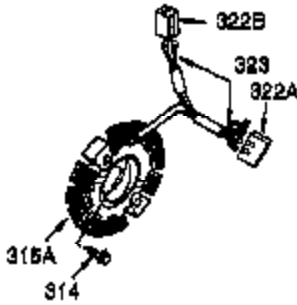

Ref #	Part Number	Qty	Description
308	35540	1	Fill Tube Clip
310	36205	1	Dipstick
314	650873	1	Screw, 1/4-20 x 3/4"
315	611111	1	Alternator Coil (18 Watt) (Incl. 323)
323	611118	1	Terminal
325	29443	1	Wire Clip
328	35062	2	Ignition Key
329	610973	1	Terminal
335	35057A	1	Carburetor Cover
336	650765	1	Screw, 10-32 x 1/2"
338	28942	2	Screw, 10-32 x 3/8"
340	34154	1	Fuel Tank Bracket
341	34155	1	Fuel Tank Bracket
342	650561	1	Screw, 1/4-20 x 5/8"
343	35079	1	Key Switch Bracket
350	570682A	1	Primer Ass'y.
351	32180C	1	Primer Line
355	590574	1	Starter Handle
364	33377	1	Carburetor Cover Bracket
365	650767	2	Screw, 8-32 x 27/64"
370H	35077	1	Choke Decal
370D	36534	1	Caution Decal
370C	36501	1	Primer Decal
370R	37119	1	Warning Decal
370K	36695	1	Starter Decal
380	640052	1	Carburetor (Incl. 184)
390	590749	1	Rewind Starter (NOTE: This engine could have been built with 590733 starter.)
400	36450A	1	* Gasket Set (Incl. items marked PK in notes) Incl. part #'s 27272A (1), 27896A (2), 27915A (1), 29673 (1), 33263 (1), 33629 (1), 34689A (1), 35262 (1), 36448 (1)
900	0		Replacement Engine None
900	0	1	Rep. Short Block 756337, order from 7 1-999