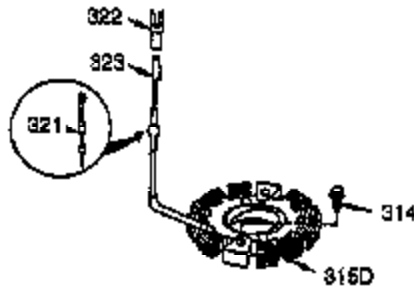

Ref #	Part Number	Qty	Description
308	35540	1	Fill Tube Clip
310	36205	1	Dipstick
314	650873	1	Screw, 1/4-20 x 3/4"
315	611111	1	Alternator Coil (18 Watt) (Incl. 323)
323	611118	1	Terminal
325	29443	1	Wire Clip
328	35062	2	Ignition Key
329	610973	1	Terminal
335	35057A	1	Carburetor Cover
336	650765	1	Screw, 10-32 x 1/2"
338	28942	2	Screw, 10-32 x 3/8"
340	34154	1	Fuel Tank Bracket
341	34155	1	Fuel Tank Bracket
342	650561	1	Screw, 1/4-20 x 5/8"
343	35079	1	Key Switch Bracket
350	570682A	1	Primer Ass'y.
351	32180C	1	Primer Line
355	590574	1	Starter Handle
364	33377	1	Carburetor Cover Bracket
365	650767	2	Screw, 8-32 x 27/64"
370H	35077	1	Choke Decal
370D	36534	1	Caution Decal
370C	36501	1	Primer Decal
370R	37119	1	Warning Decal
370K	36695	1	Starter Decal
380	640052	1	Carburetor (Incl. 184)
390	590749	1	Rewind Starter (NOTE: This engine could have been built with 590733 starter.)
400	36450A	1	* Gasket Set (Incl. items marked PK in notes) Incl. part #'s 27272A (1), 27896A (2), 27915A (1), 29673 (1), 33263 (1), 33629 (1), 34689A (1), 35262 (1), 36448 (1)
900	0		Replacement Engine None
900	0	1	Rep. Short Block 756337, order from 7 1-999