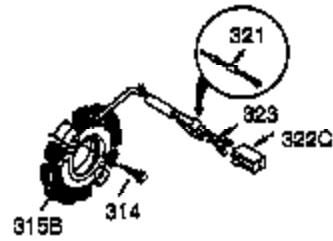

Ref #	Part Number	Qty	Description
308	35540	1	Fill Tube Clip
310	36205	1	Dipstick
314	650873	1	Screw, 1/4-20 x 3/4"
315	611111	1	Alternator Coil (18 Watt) (Incl. 323)
323	611118	1	Terminal
325	29443	1	Wire Clip
328	35062	2	Ignition Key
329	610973	1	Terminal
335	35057A	1	Carburetor Cover
336	650765	1	Screw, 10-32 x 1/2"
338	28942	2	Screw, 10-32 x 3/8"
340	34154	1	Fuel Tank Bracket
341	34155	1	Fuel Tank Bracket
342	650561	1	Screw, 1/4-20 x 5/8"
343	35079	1	Key Switch Bracket
350	570682A	1	Primer Ass'y.
351	32180C	1	Primer Line
355	590574	1	Starter Handle
364	33377	1	Carburetor Cover Bracket
365	650767	2	Screw, 8-32 x 27/64"
370H	35077	1	Choke Decal
370D	36534	1	Caution Decal
370C	36501	1	Primer Decal
370R	37119	1	Warning Decal
370K	36695	1	Starter Decal
380	640052	1	Carburetor (Incl. 184)
390	590749	1	Rewind Starter (NOTE: This engine could have been built with 590733 starter.)
400	36450A	1	* Gasket Set (Incl. items marked PK in notes) Incl. part #'s 27272A (1), 27896A (2), 27915A (1), 29673 (1), 33263 (1), 33629 (1), 34689A (1), 35262 (1), 36448 (1)
900	0		Replacement Engine None
900	0	1	Rep. Short Block 756337, order from 7 1-999