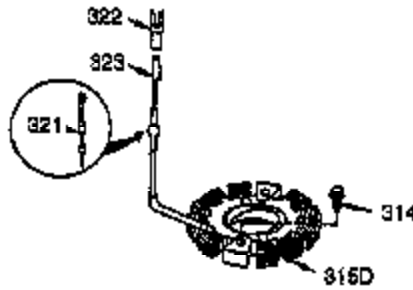

Ref #	Part Number	Qty	Description
308	35540	1	Fill Tube Clip
310	36205	1	Dipstick
314	650873	1	Screw, 1/4-20 x 3/4"
315	611111	1	Alternator Coil (18 Watt) (Incl. 323)
323	611118	1	Terminal
325	29443	1	Wire Clip
328	35593	2	Key Switch (Push-In)
329	610973	1	Terminal
335	35057A	1	Carburetor Cover
336	650765	1	Screw, 10-32 x 1/2"
338	28942	2	Screw, 10-32 x 3/8"
340	34154	1	Fuel Tank Bracket
341	34155	1	Fuel Tank Bracket
342	650561	1	Screw, 1/4-20 x 5/8"
343	35079	1	Key Switch Bracket
350	570682A	1	Primer Ass'y.
351	32180C	1	Primer Line
355	590574	1	Startet Handle (Mitten Grip)
364	33377	1	Carburetor Cover Bracket
365	650767	2	Screw, 8-32 x 27/64"
370C	36501	1	Primer Decal
370I	35878	1	Warning Decal
370G	35077	1	Instruction Decal
380	640052	1	Carburetor (Incl. 184)
390	590749	1	Rewind Starter (NOTE: This engine could have been built with 590733 starter.)
400	36450A	1	* Gasket Set (Incl. items marked PK in notes) Incl. part #'s 27272A (1), 27896A (2), 27915A (1), 29673 (1), 33263 (1), 33629 (1), 34698A (1), 35262A (1), 36448 (1)
900	0		Replacement Engine, None
900	0	1	Replacement Short Block 756337A, order from 71-999