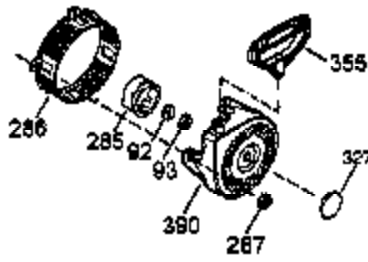

Ref #	Part Number	Qty	Description
308	35540	1	Fill Tube Clip
310	36205	1	Dipstick
314	650873	1	Screw, 1/4-20 x 3/4"
315	611111	1	Alternator Coil (18 Watt) (Incl. 323)
323	611118	1	Terminal
325	29443	1	Wire Clip
328	35593	2	Key Switch (Push-In)
329	610973	1	Terminal
335	35057A	1	Carburetor Cover
336	650765	1	Screw, 10-32 x 1/2"
338	28942	2	Screw, 10-32 x 3/8"
340	34154	1	Fuel Tank Bracket
341	34155	1	Fuel Tank Bracket
342	650561	1	Screw, 1/4-20 x 5/8"
343	35079	1	Key Switch Bracket
350	570682A	1	Primer Ass'y.
351	32180C	1	Primer Line
355	590574	1	Startet Handle (Mitten Grip)
364	33377	1	Carburetor Cover Bracket
365	650767	2	Screw, 8-32 x 27/64"
370C	36501	1	Primer Decal
370I	35878	1	Warning Decal
370G	35077	1	Instruction Decal
380	640052	1	Carburetor (Incl. 184)
390	590749	1	Rewind Starter (NOTE: This engine could have been built with 590733 starter.)
400	36450A	1	* Gasket Set (Incl. items marked PK in notes) Incl. part #'s 27272A (1), 27896A (2), 27915A (1), 29673 (1), 33263 (1), 33629 (1), 34698A (1), 35262A (1), 36448 (1)
900	0		Replacement Engine, None
900	0	1	Replacement Short Block 756337A, order from 71-999