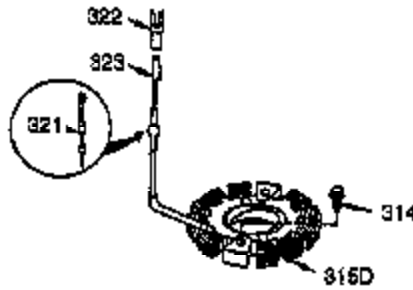

Ref #	Part Number	Qty	Description
5	30969	1	Extension Cap
92	650880	1	Lock Washer
93	650881	1	Flywheel Nut
285	35985B	1	Starter Cup
287	29752	4	Nut & Lock Washer, 1/4-28
314	650873	1	Screw, 1/4-20 x 3/4"
323	611118	1	Terminal
330	37047	1	Ground Wire
355	590574	1	Starter Handle
390	590749	1	Rewind Starter (NOTE: This engine could have been built with 590733 starter.)
396	33329E	1	Electric Starter Motor (Optional)