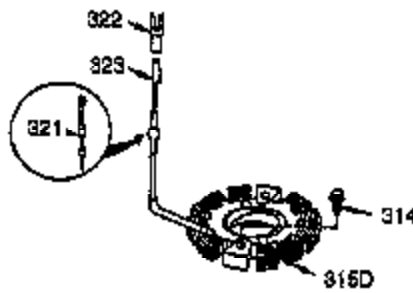

Ref #	Part Number	Qty	Description
307	35499	1	"O" Ring
308	35540	1	Fill Tube Clip
310	36205	1	Dipstick
314	650873	1	Screw, 1/4-20 x 3/4"
315	611111	1	Alternator Coil (18 Watt) (Incl. 323)
323	611118	1	Terminal
325	29443	1	Wire Clip
328	35593	2	Key Switch (Craftsman)
329	610973	1	Terminal
335	35057A	1	Carburetor Cover
336	650765	1	Screw, 10-32 x 1/2"
338	28942	2	Screw, 10-32 x 3/8"
340	34154	1	Fuel Tank Bracket
341	34155	1	Fuel Tank Bracket
342	650561	1	Screw, 1/4-20 x 19/32"
343	35079A	1	Key Switch Bracket (Incl. 343A)
343A	651060	1	Screw, 10-32 x 23/64"
350	570682A	1	Primer Ass'y.
351	32180C	1	Primer Line
355	590574	1	Starter Handle (Mitten Grip)
364	33377	1	Carburetor Cover Bracket
365	650767	2	Screw, 8-32 x 27/64"
370H	35077	1	Choke Decal
370C	36501	1	Primer Decal
370I	35878	1	Warning Decal
380	640052	1	Carburetor (Incl. 184)
390	590749	1	Rewind Starter (NOTE: This engine could have been built with 590733 starter.)
400	36450A	1	* Gasket Set (Incl. items marked PK in notes)
900	0		Replacement Engine None.
900	0	1	Rep. Short Block, 756325B, order from 71-999.