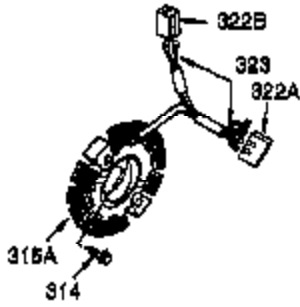

Ref #	Part Number	Qty	Description
5	30969	1	Extension Cap
92	650880	1	Belleville Washer
93	650881	1	Flywheel Nut
110A	37047	1	Ground Wire
285	35985B	1	Starter Cup
287	29752	4	Nut & Lock Washer, 1/4-28
314	650873	2	Screw, 1/4-20 x 3/4"
321	611161	1	Diode
322	611142	1	Connector Body
323	611118	1	Terminal
355	590574	1	Starter Handle
370D	36534	1	Caution Decal
390	590749	1	Rewind Starter
396	33329E	1	Electric Starter Motor (Optional)