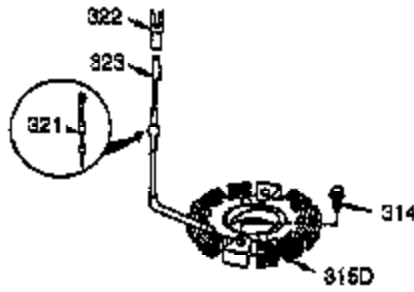

Ref #	Part Number	Qty	Description
5	30969	1	Extension Cap
92	650880	1	Belleville Washer
93	650881	1	Flywheel Nut
110A	37047	1	Ground Wire
285	35985B	1	Starter Cup
287	29752	4	Nut & Lock Washer, 1/4-28
314	650873	2	Screw, 1/4-20 x 3/4"
321	611161	1	Diode
322	611142	1	Connector Body
323	611118	1	Terminal
355	590574	1	Starter Handle
370D	36534	1	Caution Decal
390	590749	1	Rewind Starter
396	33329E	1	Electric Starter Motor (Optional)