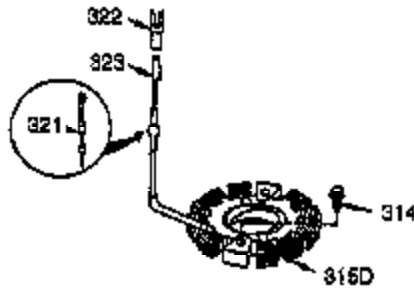

Ref #	Part Number	Qty	Description
308	35540	1	Fill Tube Clip
310	36205	1	Dipstick
314	650873	1	Screw, 1/4-20 x 3/4"
315	611111	1	Alternator Coil (18 Watt) (Incl. 323)
323	611118	1	Terminal
325	29443	1	Wire Clip
328	35593	2	Key Switch (Push-In)
329	610973	1	Terminal
335	36547	1	Carburetor Cover
336	650765	1	Screw, 10-32 x 1/2"
338	28942	2	Screw, 10-32 x 3/8"
340	34154	1	Fuel Tank Bracket
341	34155	1	Fuel Tank Bracket
342	650561	1	Screw, 1/4-20 x 5/8"
343	35079	1	Key Switch Bracket
350	570682A	1	Primer Ass'y.
351	32180C	1	Primer Line
355	590574	1	StarteR Handle (Mitten Grip)
364	33377	1	Carburetor Cover Bracket
365	650767	2	Screw, 8-32 x 27/64"
370C	36501	1	Primer Decal
370I	37580	1	Warning Decal
370G	35077	1	Instruction Decal
380	640052	1	Carburetor (Incl. 184)
390	590749	1	Rewind Starter (NOTE: This engine could have been built with 590733 starter.)
400	36450A	1	* Gasket Set (Incl. items marked PK in notes) Incl. part #'s 27272A (1), 27896A (2), 27915A (1), 29673 (1), 33263 (1), 33629 (1), 34698A (1), 35262A (1), 36448 (1)
900	0		Replacement Engine, None
900	0	1	Replacement Short Block 756337A, order from 71-999