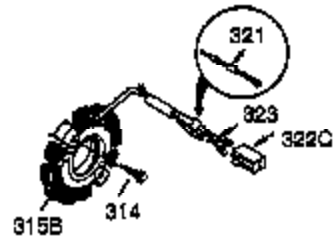

Ref #	Part Number	Qty	Description
308	35540	1	Fill Tube Clip
310	36205	1	Dipstick
314	650873	1	Screw, 1/4-20 x 3/4"
315	611111	1	Alternator Coil (18 Watt) (Incl. 323)
323	611118	1	Terminal
325	29443	1	Wire Clip
328	35593	2	Key Switch (Push-In)
329	610973	1	Terminal
335	36547	1	Carburetor Cover
336	650765	1	Screw, 10-32 x 1/2"
338	28942	2	Screw, 10-32 x 3/8"
340	34154	1	Fuel Tank Bracket
341	34155	1	Fuel Tank Bracket
342	650561	1	Screw, 1/4-20 x 5/8"
343	35079	1	Key Switch Bracket
350	570682A	1	Primer Ass'y.
351	32180C	1	Primer Line
355	590574	1	StarteR Handle (Mitten Grip)
364	33377	1	Carburetor Cover Bracket
365	650767	2	Screw, 8-32 x 27/64"
370C	36501	1	Primer Decal
370I	37580	1	Warning Decal
370G	35077	1	Instruction Decal
380	640052	1	Carburetor (Incl. 184)
390	590749	1	Rewind Starter (NOTE: This engine could have been built with 590733 starter.)
400	36450A	1	* Gasket Set (Incl. items marked PK in notes) Incl. part #'s 27272A (1), 27896A (2), 27915A (1), 29673 (1), 33263 (1), 33629 (1), 34698A (1), 35262A (1), 36448 (1)
900	0		Replacement Engine, None
900	0	1	Replacement Short Block 756337A, order from 71-999