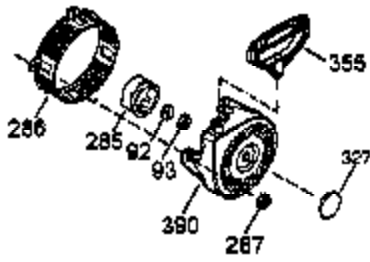

Ref #	Part Number	Qty	Description
308	35540	1	Fill Tube Clip
310	36205	1	Dipstick
314	650873	1	Screw, 1/4-20 x 3/4"
315	611111	1	Alternator Coil (18 Watt) (Incl. 323)
323	611118	1	Terminal
325	29443	1	Wire Clip
328	35593	2	Key Switch (Push-In)
329	610973	1	Terminal
335	36547	1	Carburetor Cover
336	650765	1	Screw, 10-32 x 1/2"
338	28942	2	Screw, 10-32 x 3/8"
340	34154	1	Fuel Tank Bracket
341	34155	1	Fuel Tank Bracket
342	650561	1	Screw, 1/4-20 x 5/8"
343	35079	1	Key Switch Bracket
350	570682A	1	Primer Ass'y.
351	32180C	1	Primer Line
355	590574	1	StarteR Handle (Mitten Grip)
364	33377	1	Carburetor Cover Bracket
365	650767	2	Screw, 8-32 x 27/64"
370C	36501	1	Primer Decal
370I	37580	1	Warning Decal
370G	35077	1	Instruction Decal
380	640052	1	Carburetor (Incl. 184)
390	590749	1	Rewind Starter (NOTE: This engine could have been built with 590733 starter.)
400	36450A	1	* Gasket Set (Incl. items marked PK in notes) Incl. part #'s 27272A (1), 27896A (2), 27915A (1), 29673 (1), 33263 (1), 33629 (1), 34698A (1), 35262A (1), 36448 (1)
900	0		Replacement Engine, None
900	0	1	Replacement Short Block 756337A, order from 71-999