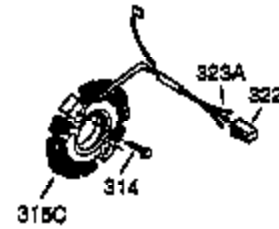

Ref #	Part Number	Qty	Description
308	35540	1	Fill Tube Clip
310	36205	1	Dipstick
314	650873	1	Screw, 1/4-20 x 3/4"
315	611111	1	Alternator Coil (18 Watt) (Incl. 323)
323	611118	1	Terminal
325	29443	1	Wire Clip
328	35593	2	Key Switch (Push-In)
329	610973	1	Terminal
335	36547	1	Carburetor Cover
336	650765	1	Screw, 10-32 x 1/2"
338	28942	2	Screw, 10-32 x 3/8"
340	34154	1	Fuel Tank Bracket
341	34155	1	Fuel Tank Bracket
342	650561	1	Screw, 1/4-20 x 5/8"
343	35079	1	Key Switch Bracket
350	570682A	1	Primer Ass'y.
351	32180C	1	Primer Line
355	590574	1	StarteR Handle (Mitten Grip)
364	33377	1	Carburetor Cover Bracket
365	650767	2	Screw, 8-32 x 27/64"
370C	36501	1	Primer Decal
370I	37580	1	Warning Decal
370G	35077	1	Instruction Decal
380	640052	1	Carburetor (Incl. 184)
390	590749	1	Rewind Starter (NOTE: This engine could have been built with 590733 starter.)
400	36450A	1	* Gasket Set (Incl. items marked PK in notes) Incl. part #'s 27272A (1), 27896A (2), 27915A (1), 29673 (1), 33263 (1), 33629 (1), 34698A (1), 35262A (1), 36448 (1)
900	0		Replacement Engine, None
900	0	1	Replacement Short Block 756337A, order from 71-999