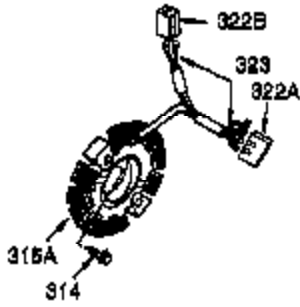

Ref #	Part Number	Qty	Description
308	35540	1	Fill Tube Clip
310	36205	1	Dipstick
314	650873	1	Screw, 1/4-20 x 3/4"
315	611111	1	Alternator Coil (18 Watt) (Incl. 323)
323	611118	1	Terminal
325	29443	1	Wire Clip
328	35593	2	Key Switch (Push-In)
329	610973	1	Terminal
335	36547	1	Carburetor Cover
336	650765	1	Screw, 10-32 x 1/2"
338	28942	2	Screw, 10-32 x 3/8"
340	34154	1	Fuel Tank Bracket
341	34155	1	Fuel Tank Bracket
342	650561	1	Screw, 1/4-20 x 5/8"
343	35079	1	Key Switch Bracket
350	570682A	1	Primer Ass'y.
351	32180C	1	Primer Line
355	590574	1	StarteR Handle (Mitten Grip)
364	33377	1	Carburetor Cover Bracket
365	650767	2	Screw, 8-32 x 27/64"
370C	36501	1	Primer Decal
370I	37580	1	Warning Decal
370G	35077	1	Instruction Decal
380	640052	1	Carburetor (Incl. 184)
390	590749	1	Rewind Starter (NOTE: This engine could have been built with 590733 starter.)
400	36450A	1	* Gasket Set (Incl. items marked PK in notes) Incl. part #'s 27272A (1), 27896A (2), 27915A (1), 29673 (1), 33263 (1), 33629 (1), 34698A (1), 35262A (1), 36448 (1)
900	0		Replacement Engine, None
900	0	1	Replacement Short Block 756337A, order from 71-999