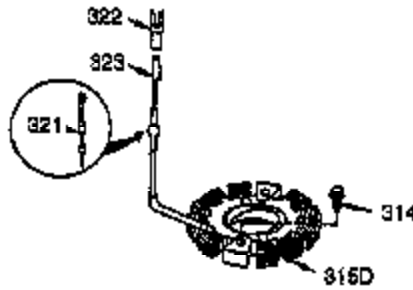

Ref #	Part Number	Qty	Description
308	35540	1	Fill Tube Clip
310	36205	1	Dipstick
314	650873	1	Screw, 1/4-20 x 3/4"
315	611111	1	Alternator Coil (18 Watt) (Incl. 323)
323	611118	1	Terminal
325	29443	1	Wire Clip
328	35593	2	Key Switch (Push-In)
329	610973	1	Terminal
335	36547	1	Carburetor Cover
336	650765	1	Screw, 10-32 x 1/2"
338	28942	2	Screw, 10-32 x 3/8"
340	34154	1	Fuel Tank Bracket
341	34155	1	Fuel Tank Bracket
342	650561	1	Screw, 1/4-20 x 19/32"
343	35079A	1	Key Switch Bracket (Incl. 343A)
343A	651060	1	Screw, 10-32 x 23/64"
350	570682A	1	Primer Ass'y.
351	32180C	1	Primer Line
355	590574	1	Starter Handle (Mitten Grip)
364	33377	1	Carburetor Cover Bracket
365	650767	2	Screw, 8-32 x 27/64"
370C	36501	1	Primer Decal
370G	35077	1	Instruction Decal
370I	37580	1	Warning Decal
380	640052	1	Carburetor (Incl. 184)
390	590749	1	Rewind Starter (NOTE: This engine could have been built with 590733 starter.)
400	36450C	1	* Gasket Set (Incl. items marked PK in notes)
900	0		Replacement Engine, None
900	0	1	Replacement Short Block 756337B, order from 71-999