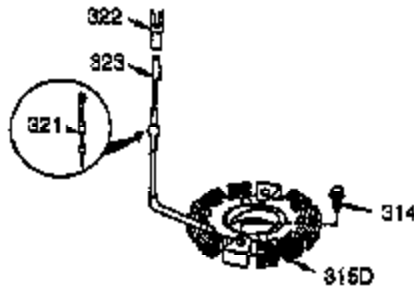

Ref #	Part Number	Qty	Description
	5 30969	1	Extension Cap
	92 650880	1	Lock Washer
	93 650881	1	Flywheel Nut
110A	37047	1	Ground Wire
285	35985B	1	Starter Cup
287	29752	4	Nut & Lock Washer, 1/4-28
314	650873	1	Screw, 1/4-20 x 3/4"
323	611118	1	Terminal
355	590574	1	Starter Handle
370R	37119	1	Warning Decal
370D	36534	1	Caution Decal
390	590749	1	Rewind Starter (NOTE: This engine could have been built with 590733 starter.)
396	33329E	1	Electric Starter Motor (Optional)
900	0		Replacement Engine None
900	0	1	Replacement Short Block 756337B, order from 71-999