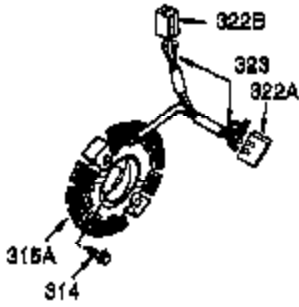

Ref #	Part Number	Qty	Description
	5 30969	1	Extension Cap
	92 650880	1	Lock Washer
	93 650881	1	Flywheel Nut
110A	37047	1	Ground Wire
285	35985B	1	Starter Cup
287	29752	4	Nut & Lock Washer, 1/4-28
314	650873	1	Screw, 1/4-20 x 3/4"
323	611118	1	Terminal
355	590574	1	Starter Handle
370R	37119	1	Warning Decal
370D	36534	1	Caution Decal
390	590749	1	Rewind Starter (NOTE: This engine could have been built with 590733 starter.)
396	33329E	1	Electric Starter Motor (Optional)
900	0		Replacement Engine None
900	0	1	Replacement Short Block 756337B, order from 71-999