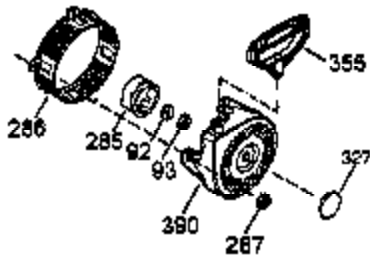

Ref #	Part Number	Qty	Description
	5 30969	1	Extension Cap
	92 650880	1	Lock Washer
	93 650881	1	Flywheel Nut
110A	37047	1	Ground Wire
285	35985B	1	Starter Cup
287	29752	4	Nut & Lock Washer, 1/4-28
314	650873	1	Screw, 1/4-20 x 3/4"
323	611118	1	Terminal
355	590574	1	Starter Handle
370R	37119	1	Warning Decal
370D	36534	1	Caution Decal
390	590749	1	Rewind Starter (NOTE: This engine could have been built with 590733 starter.)
396	33329E	1	Electric Starter Motor (Optional)
900	0		Replacement Engine None
900	0	1	Replacement Short Block 756337B, order from 71-999