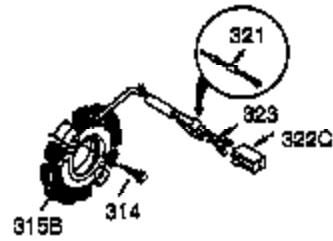

Ref #	Part Number	Qty	Description
	5 30969	1	Extension Cap
	92 650880	1	Lock Washer
	93 650881	1	Flywheel Nut
110A	37047	1	Ground Wire
285	35985B	1	Starter Cup
287	29752	4	Nut & Lock Washer, 1/4-28
314	650873	1	Screw, 1/4-20 x 3/4"
323	611118	1	Terminal
355	590574	1	Starter Handle
370R	37119	1	Warning Decal
370D	36534	1	Caution Decal
390	590749	1	Rewind Starter (NOTE: This engine could have been built with 590733 starter.)
396	33329E	1	Electric Starter Motor (Optional)
900	0		Replacement Engine None
900	0	1	Replacement Short Block 756337B, order from 71-999