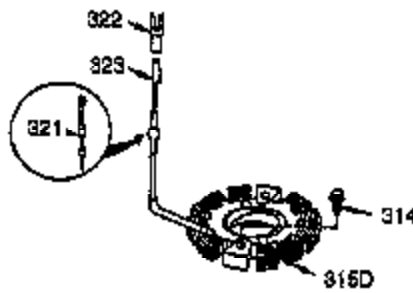

Ref #	Part Number	Qty	Description
	5 30969	1	Extension Cap
	92 650880	1	Lock Washer
	93 650881	1	Flywheel Nut
110A	37047	1	Ground Wire Ass'y.
285	35985B	1	Starter Cup
287	29752	4	Nut & Lock Washer, 1/4-28
314	650873	1	Screw, 1/4-20 x 3/4"
323	611118	1	Terminal
355	590574	1	Starter Handle
361A	650819	2	Screw, T-30, 6-32 x 2-1/2"
361	650990	2	Screw, T-30, 1/4-20 x 15/32"
362	32450B	1	Extension Cord
390	590749	1	Rewind Starter (Note: This engine could have been built with 590733 starter.)