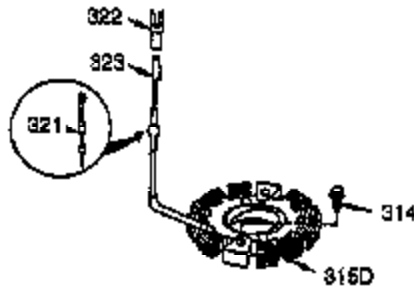

Ref #	Part Number	Qty	Description
5	30969	1	Extension Cap
92	650880	1	Lock Washer
93	650881	1	Flywheel Nut
285	35985B	1	Starter Cup
287	29752	4	Nut & Lock Washer, 1/4-28
314	650873	2	Screw, 1/4-20 x 3/4"
322	610921	1	Connector Body
323B	611277	1	Terminal
323A	611276	1	Terminal
323	610922	2	Terminal
355	590574	1	Starter Handle
361	650990	2	Screw, T-30, 1/4-20 x 15/32"
361A	650819	2	Screw, T-30, 6-32 x 2-1/2"
370J	35703	1	Throttle Decal
390	590749	1	Rewind Starter (Note: This engine could have been built with 590733 starter.)