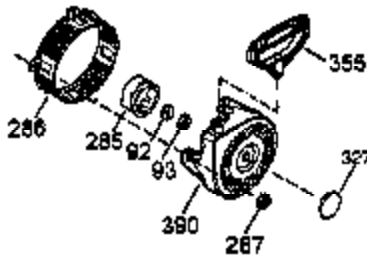

Ref #	Part Number	Qty	Description
	5 30969	1	Extension Cap
	62 650760	1	Screw, 8-32 x 3/8"
	63 28545	1	Grommet
	92 650880	1	Lock Washer
	93 650881	1	Flywheel Nut
110A	35305	1	Ground Wire
285	35985B	1	Starter Cup
287	29752	4	Nut & Lock Washer, 1/4-28
314	650873	1	Screw, 1/4-20 x 3/4"
322	611117	1	Connector Body
323	611118	1	Terminal
355	590574	1	Starter Handle
361A	650819	2	Screw, T-30, 6-32 x 2-1/2"
361	650990	2	Screw, T-30, 1/4-20 x 15/32"
390	590749	1	Rewind Starter (Note: This engine could have been built with 590733 starter.)