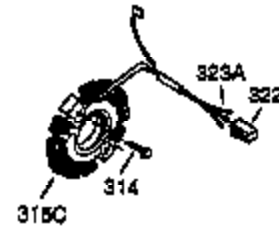

Ref #	Part Number	Qty	Description
	5 30969	1	Extension Cap
	62 650760	1	Screw, 8-32 x 3/8"
	63 28545	1	Grommet
	92 650880	1	Lock Washer
	93 650881	1	Flywheel Nut
110A	35305	1	Ground Wire
285	35985B	1	Starter Cup
287	29752	4	Nut & Lock Washer, 1/4-28
314	650873	1	Screw, 1/4-20 x 3/4"
322	611117	1	Connector Body
323	611118	1	Terminal
355	590574	1	Starter Handle
361A	650819	2	Screw, T-30, 6-32 x 2-1/2"
361	650990	2	Screw, T-30, 1/4-20 x 15/32"
390	590749	1	Rewind Starter (Note: This engine could have been built with 590733 starter.)