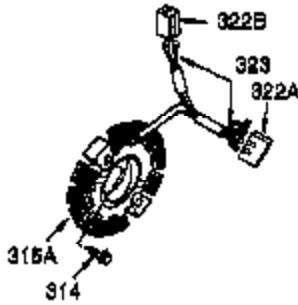

Ref #	Part Number	Qty	Description
	5 30969	1	Extension Cap
	62 650760	1	Screw, 8-32 x 3/8"
	63 28545	1	Grommet
	92 650880	1	Lock Washer
	93 650881	1	Flywheel Nut
110A	35305	1	Ground Wire
285	35985B	1	Starter Cup
287	29752	4	Nut & Lock Washer, 1/4-28
314	650873	1	Screw, 1/4-20 x 3/4"
322	611117	1	Connector Body
323	611118	1	Terminal
355	590574	1	Starter Handle
361A	650819	2	Screw, T-30, 6-32 x 2-1/2"
361	650990	2	Screw, T-30, 1/4-20 x 15/32"
390	590749	1	Rewind Starter (Note: This engine could have been built with 590733 starter.)