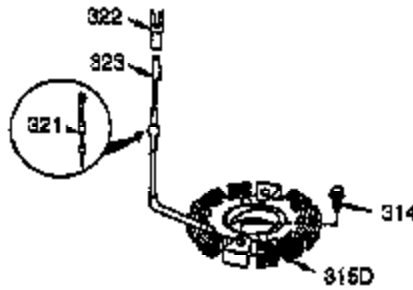

Ref #	Part Number	Qty	Description
	5 30969	1	Extension Cap
	62 650760	1	Screw, 8-32 x 3/8"
	63 28545	1	Grommet
	92 650880	1	Lock Washer
	93 650881	1	Flywheel Nut
110A	35305	1	Ground Wire
285	35985B	1	Starter Cup
287	29752	4	Nut & Lock Washer, 1/4-28
314	650873	1	Screw, 1/4-20 x 3/4"
322	611117	1	Connector Body
323	611118	1	Terminal
355	590574	1	Starter Handle
361A	650819	2	Screw, T-30, 6-32 x 2-1/2"
361	650990	2	Screw, T-30, 1/4-20 x 15/32"
390	590749	1	Rewind Starter (Note: This engine could have been built with 590733 starter.)