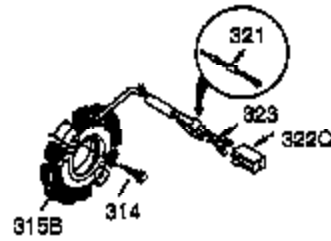

Ref #	Part Number	Qty	Description
	5 30969	1	Extension Cap
	62 650760	1	Screw, 8-32 x 3/8"
	63 28545	1	Grommet
	92 650880	1	Lock Washer
	93 650881	1	Flywheel Nut
110A	35305	1	Ground Wire
285	35985B	1	Starter Cup
287	29752	4	Nut & Lock Washer, 1/4-28
314	650873	1	Screw, 1/4-20 x 3/4"
322	611117	1	Connector Body
323	611118	1	Terminal
355	590574	1	Starter Handle
361A	650819	2	Screw, T-30, 6-32 x 2-1/2"
361	650990	2	Screw, T-30, 1/4-20 x 15/32"
390	590749	1	Rewind Starter (Note: This engine could have been built with 590733 starter.)